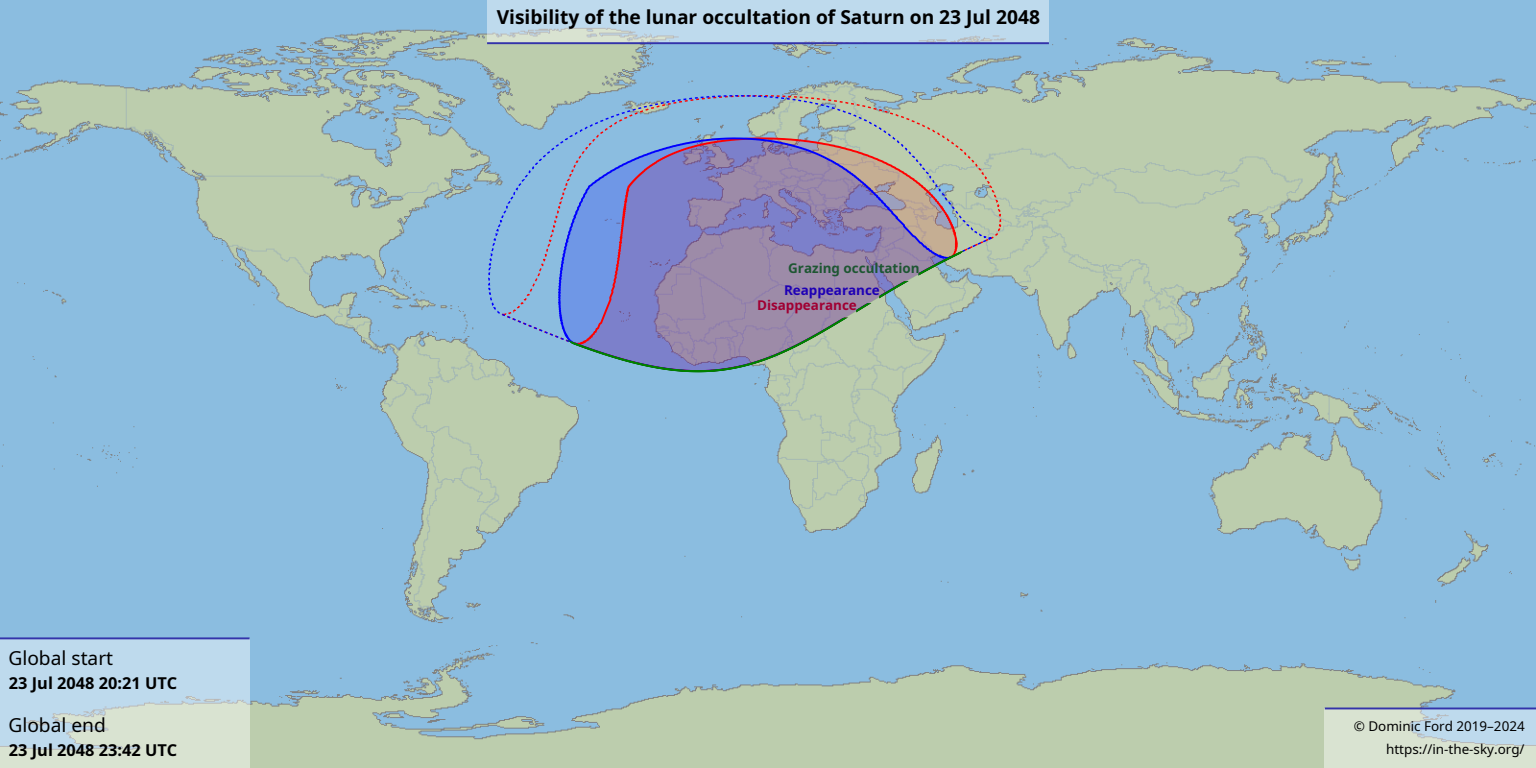

Visibility of the lunar occultation of Saturn on 23 Jul 2048

Global start
23 Jul 2048 20:21 UTC

Global end
23 Jul 2048 23:42 UTC