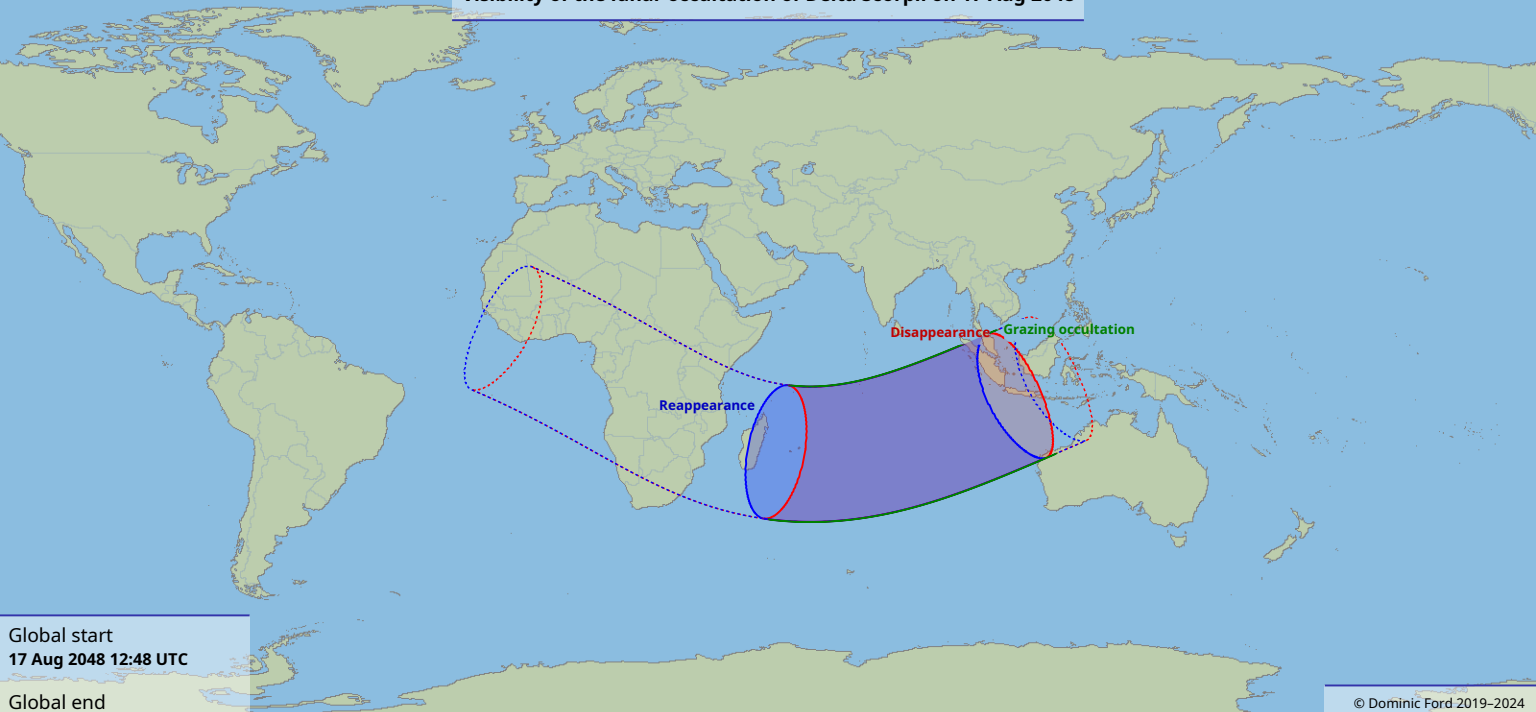

# Visibility of the lunar occultation of Delta Scorpii on 17 Aug 2048

Global start  
17 Aug 2048 12:48 UTC

Global end  
17 Aug 2048 17:02 UTC