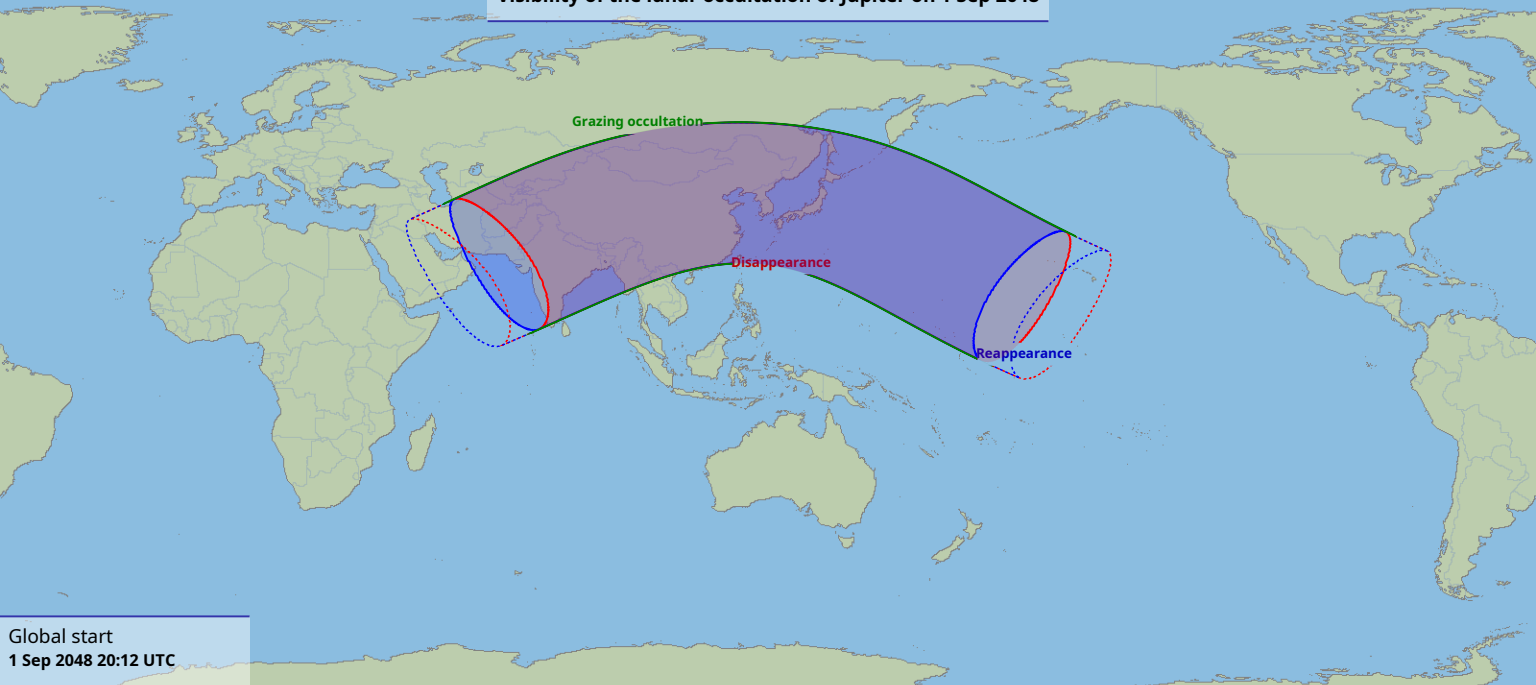

Visibility of the lunar occultation of Jupiter on 1 Sep 2048

Global start
1 Sep 2048 20:12 UTC

Global end
2 Sep 2048 00:47 UTC