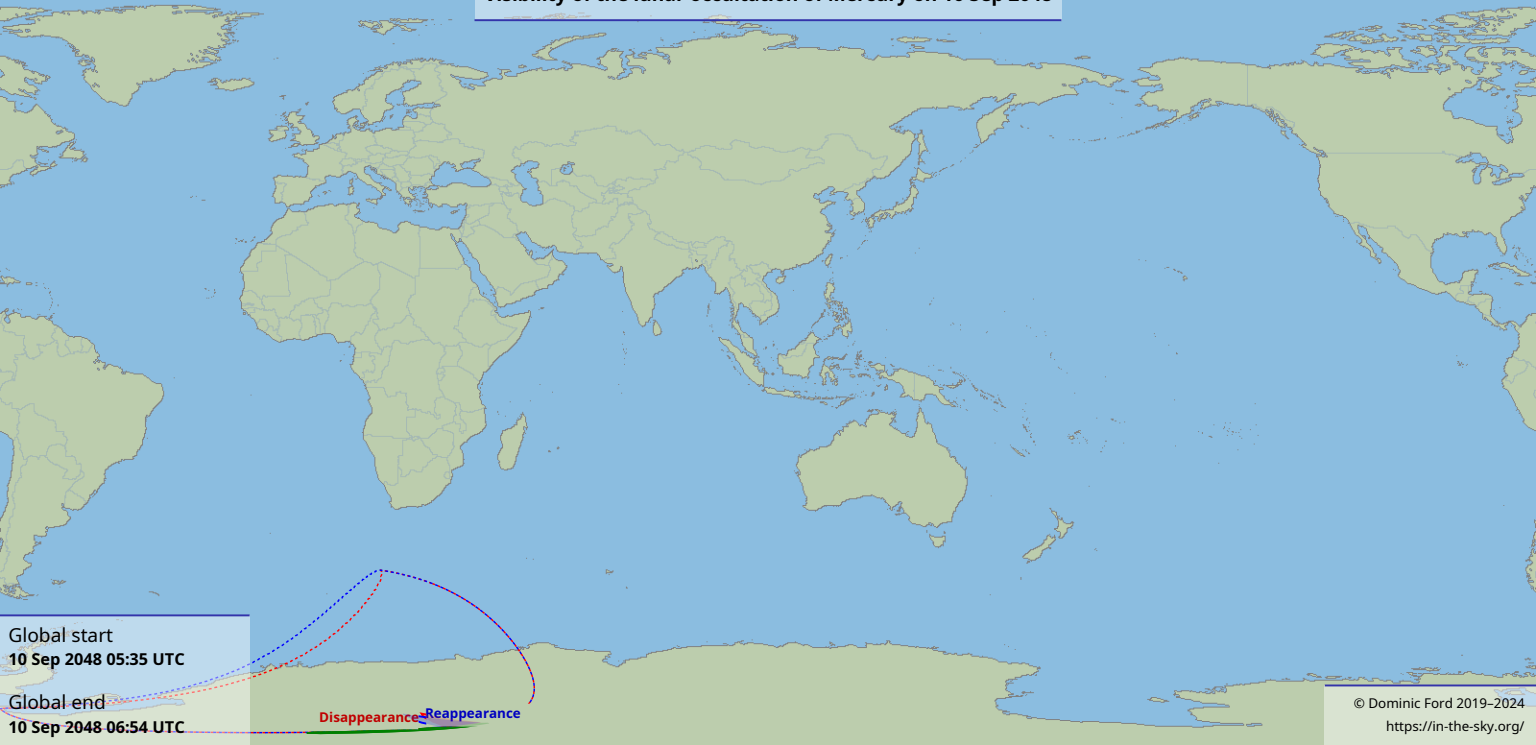

# Visibility of the lunar occultation of Mercury on 10 Sep 2048

Global start  
10 Sep 2048 05:35 UTC

Global end  
10 Sep 2048 06:54 UTC

Disappearance Reappearance