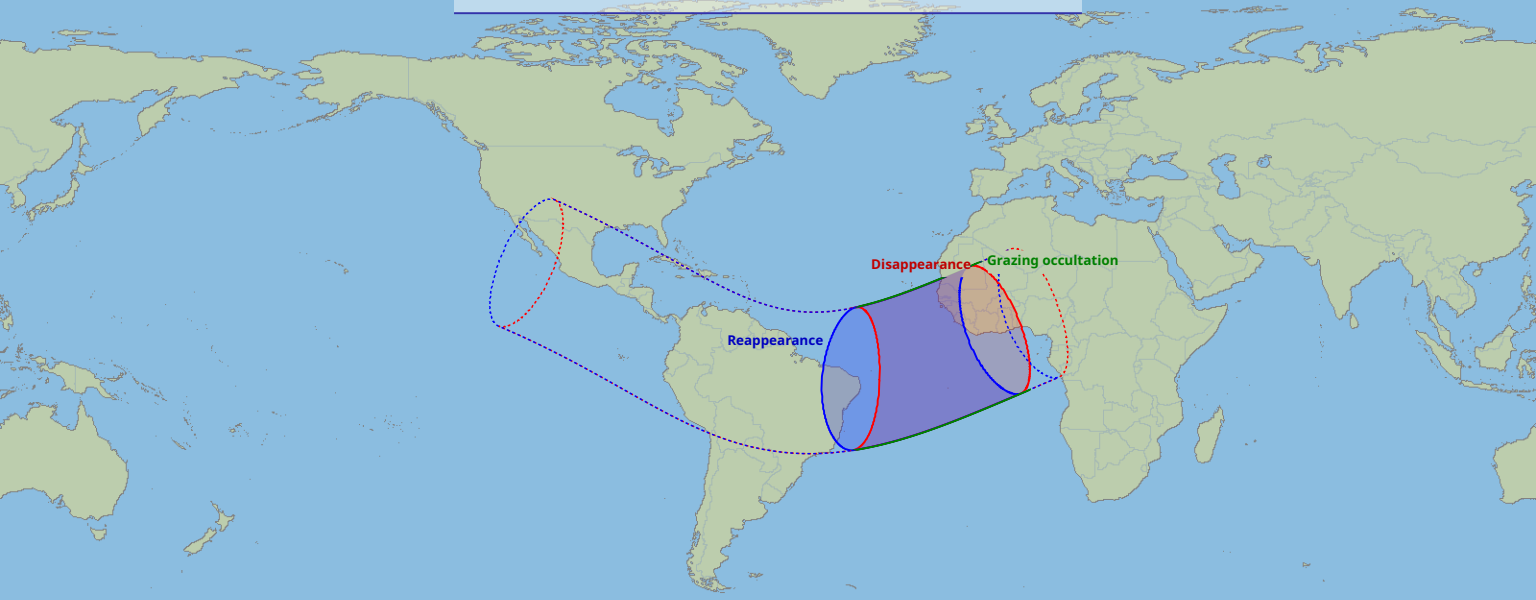

Visibility of the lunar occultation of Delta Scorpii on 13 Sep 2048

Global start
13 Sep 2048 18:10 UTC

Global end
13 Sep 2048 22:19 UTC