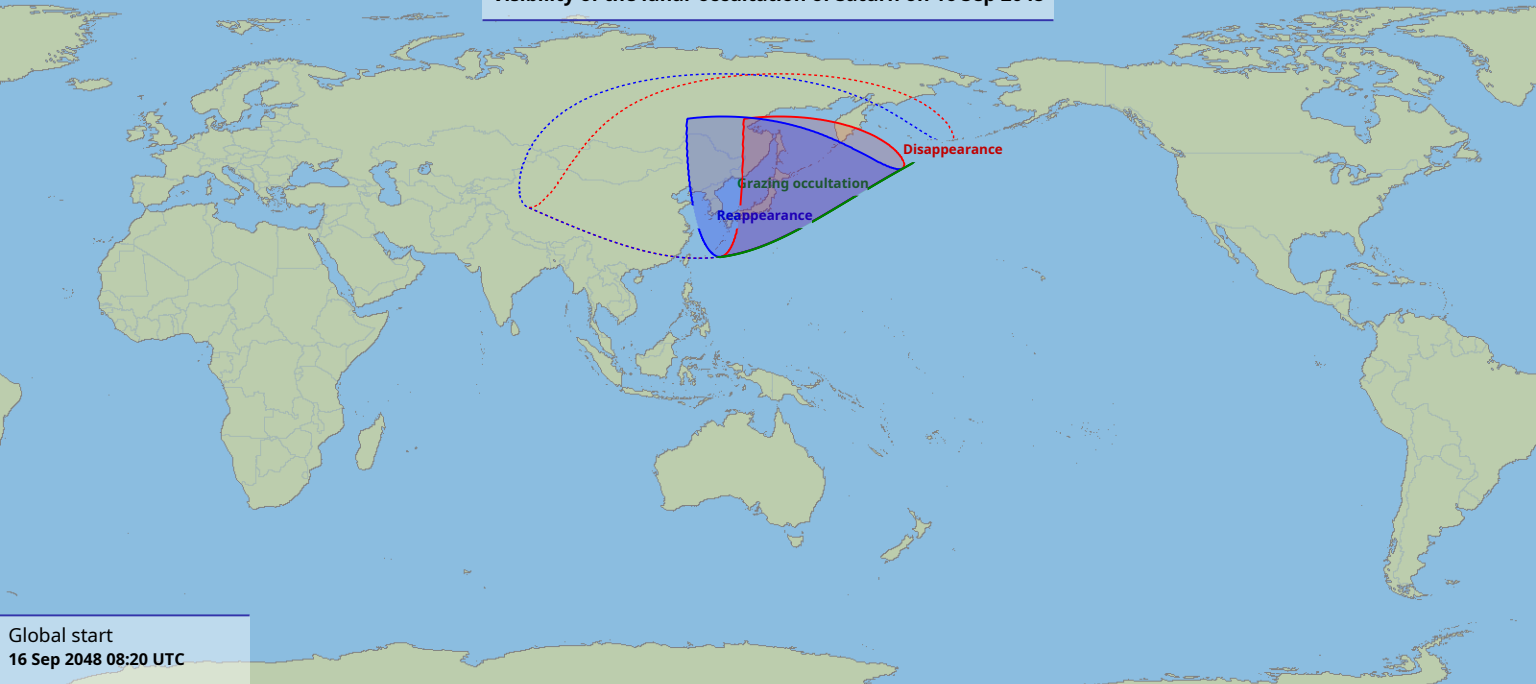

Visibility of the lunar occultation of Saturn on 16 Sep 2048

Global start
16 Sep 2048 08:20 UTC

Global end
16 Sep 2048 10:52 UTC