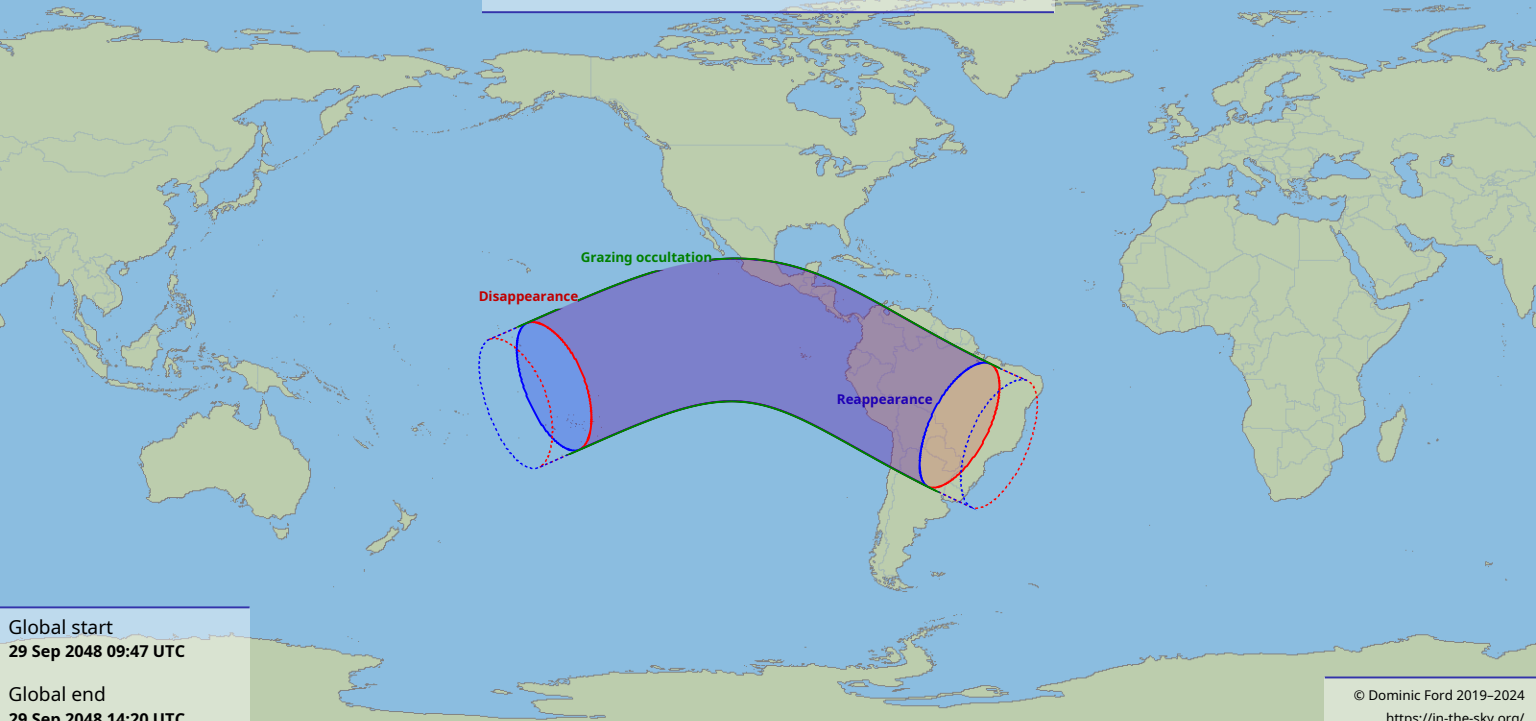

Visibility of the lunar occultation of Jupiter on 29 Sep 2048

Global start
29 Sep 2048 09:47 UTC

Global end
29 Sep 2048 14:20 UTC