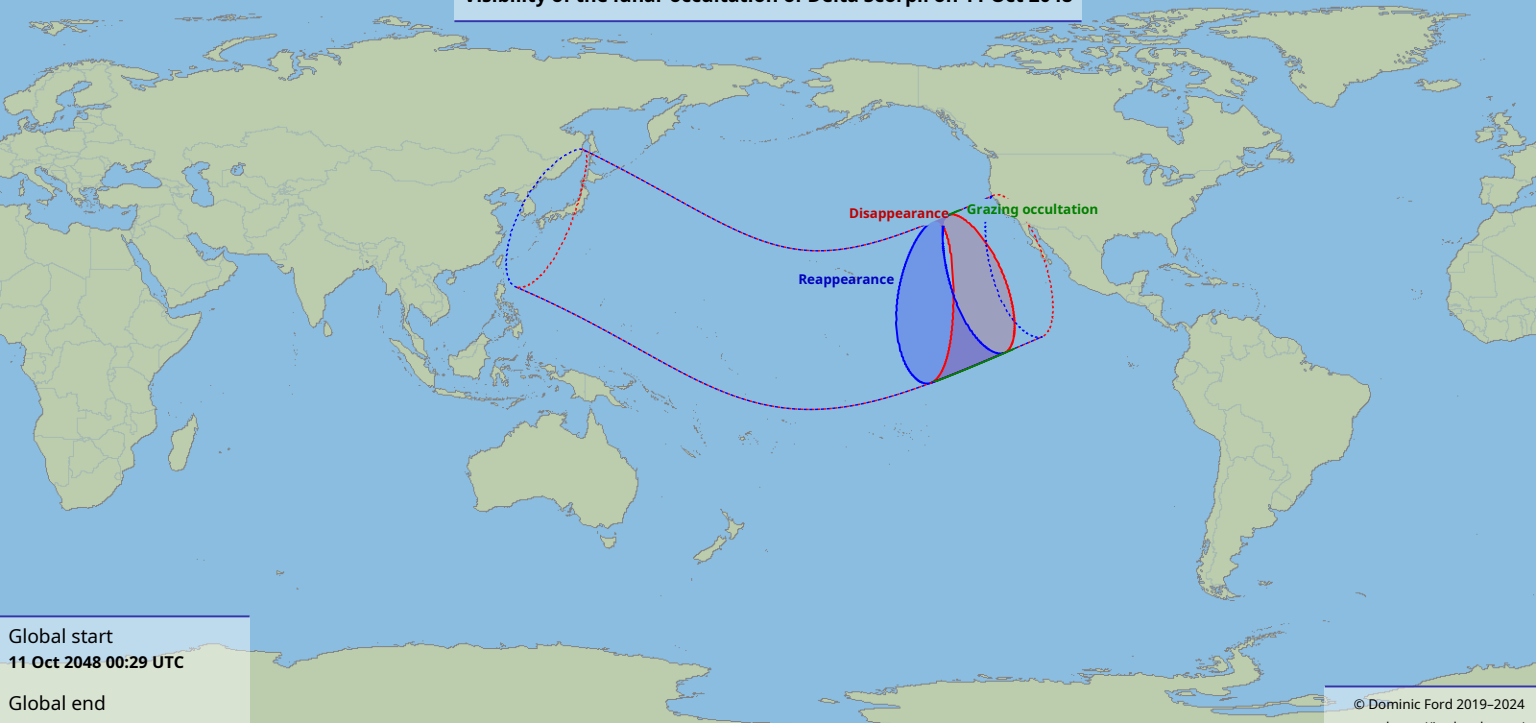

Visibility of the lunar occultation of Delta Scorpii on 11 Oct 2048

Global start
11 Oct 2048 00:29 UTC

Global end
11 Oct 2048 04:22 UTC