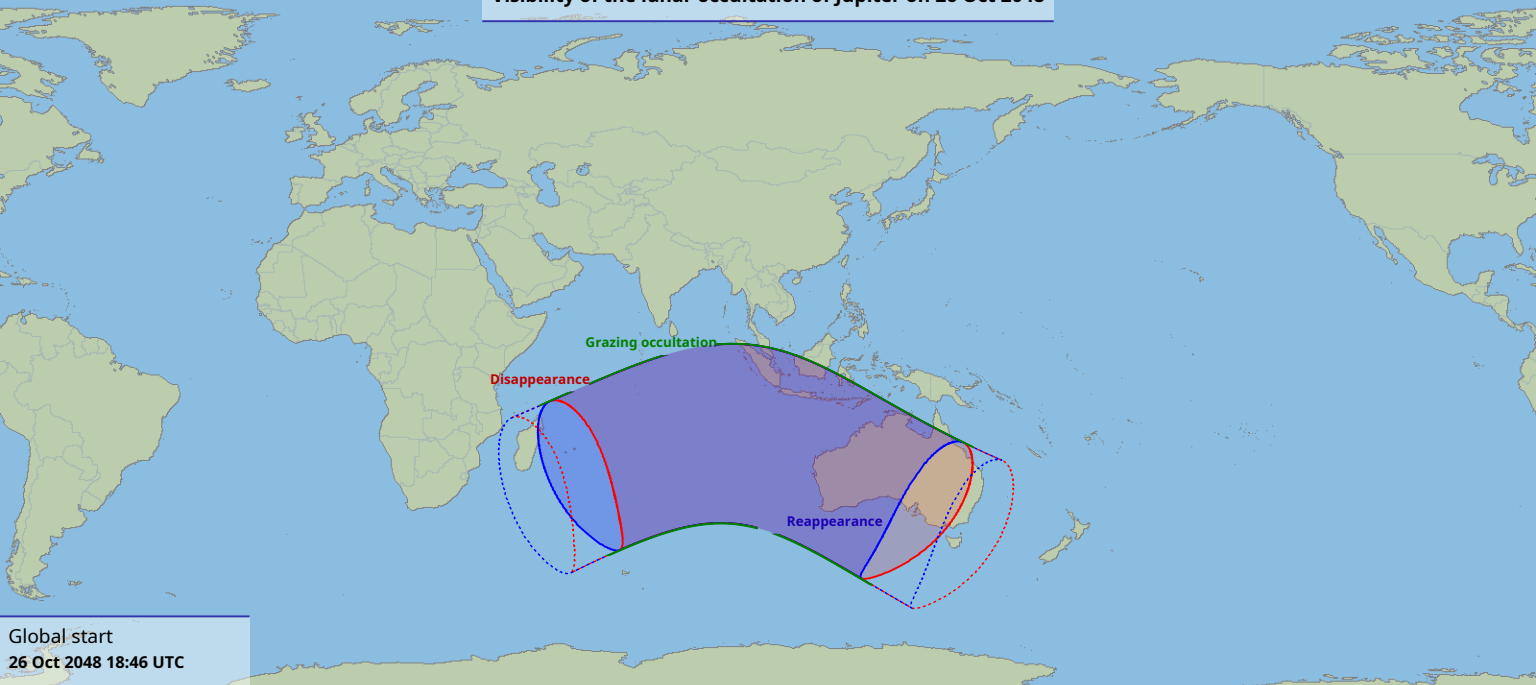

# Visibility of the lunar occultation of Jupiter on 26 Oct 2048

Global start  
26 Oct 2048 18:46 UTC

Global end  
26 Oct 2048 22:51 UTC