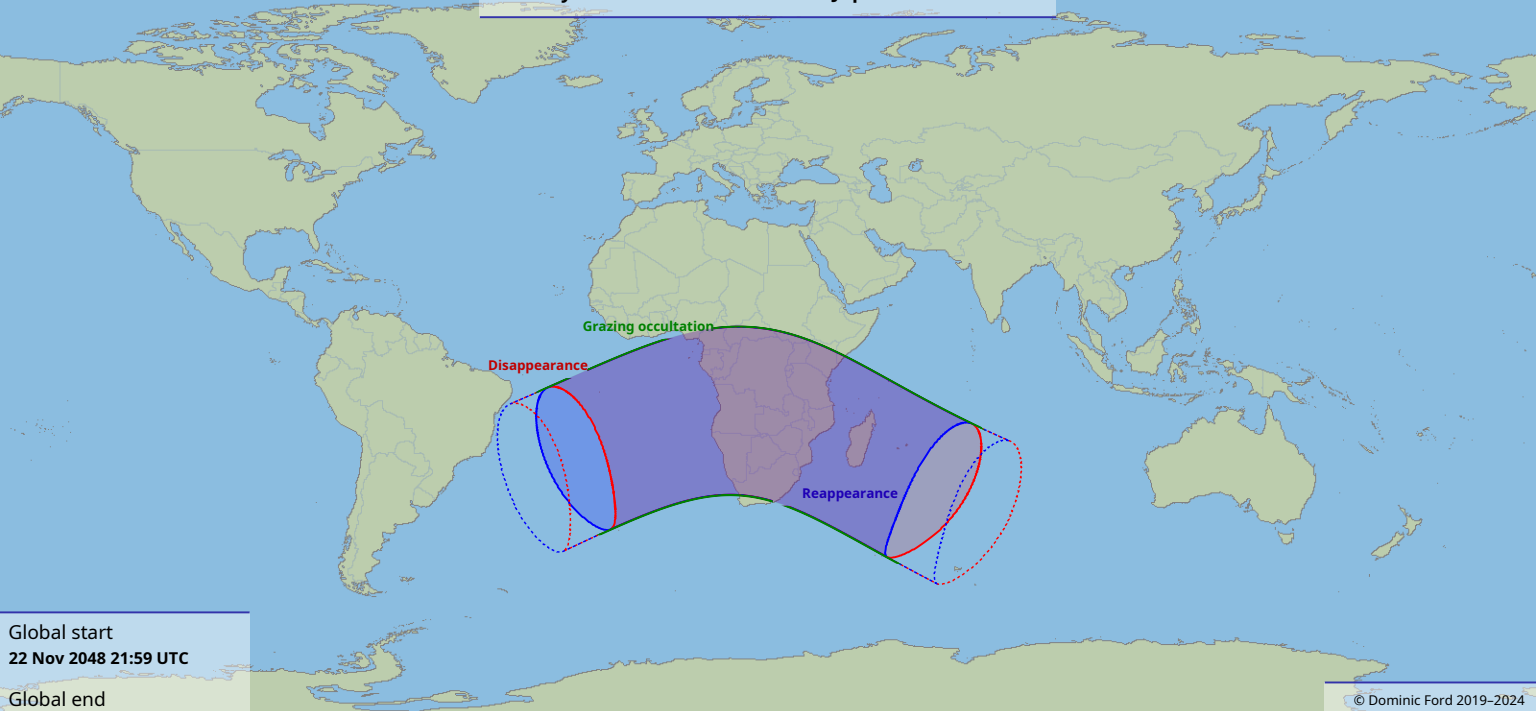

Visibility of the lunar occultation of Jupiter on 23 Nov 2048

Global start
22 Nov 2048 21:59 UTC

Global end
23 Nov 2048 02:07 UTC