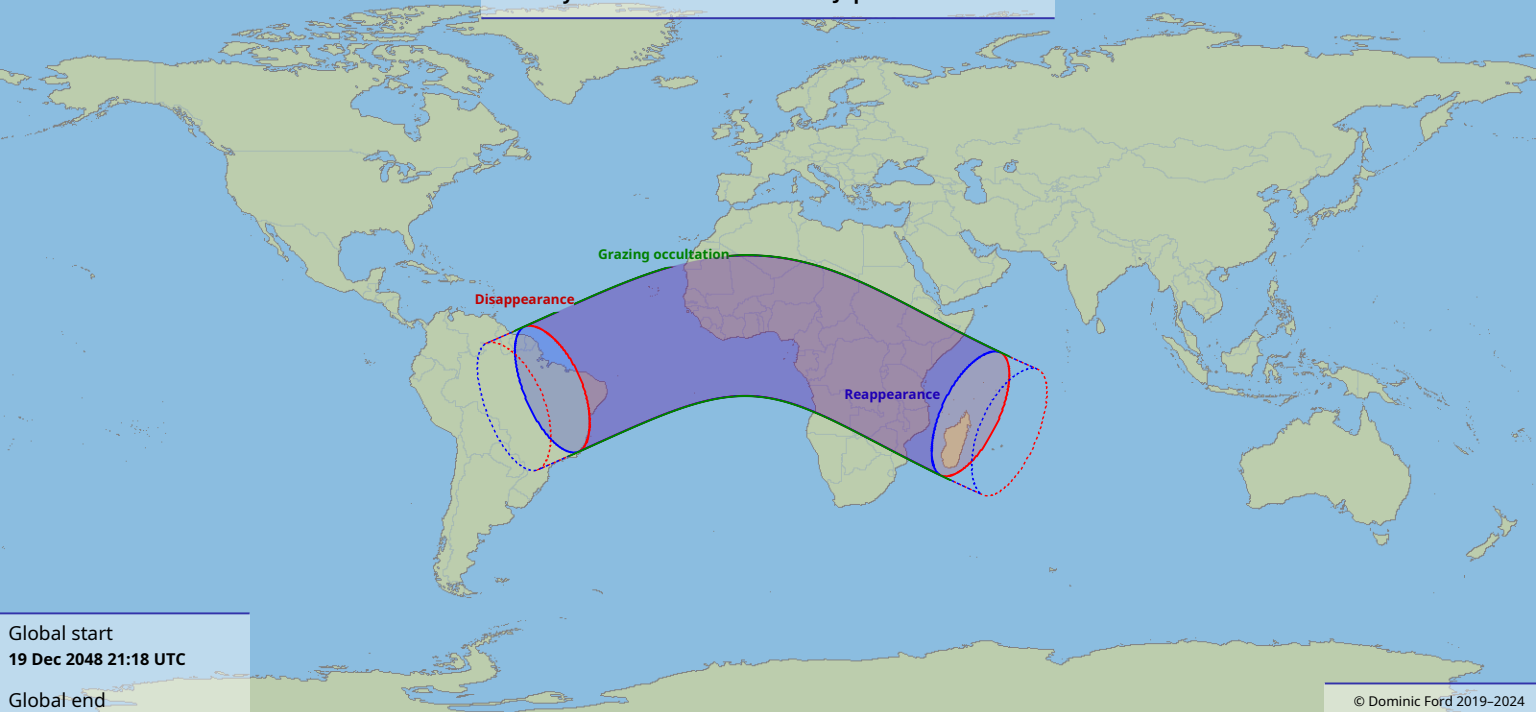

# Visibility of the lunar occultation of Jupiter on 19 Dec 2048

Global start  
19 Dec 2048 21:18 UTC

Global end  
20 Dec 2048 01:46 UTC