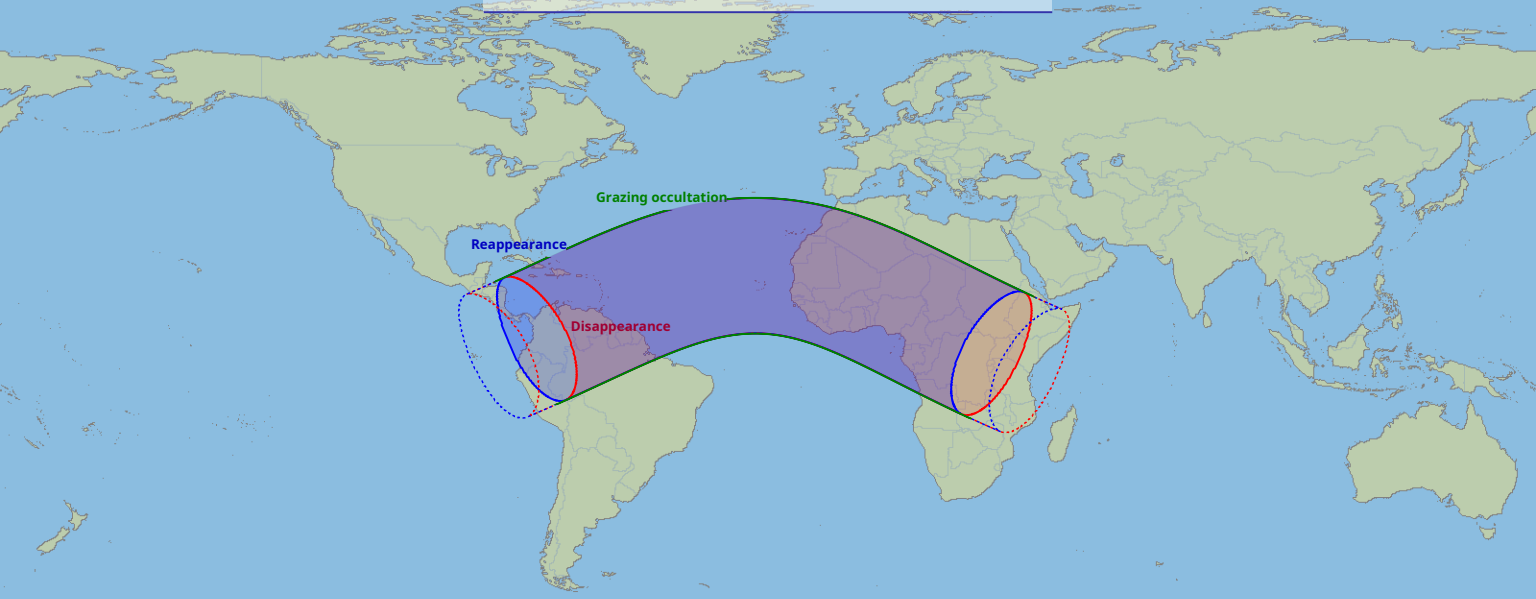

Visibility of the lunar occultation of Jupiter on 15 Jan 2049

Global start
15 Jan 2049 20:54 UTC

Global end
16 Jan 2049 01:30 UTC