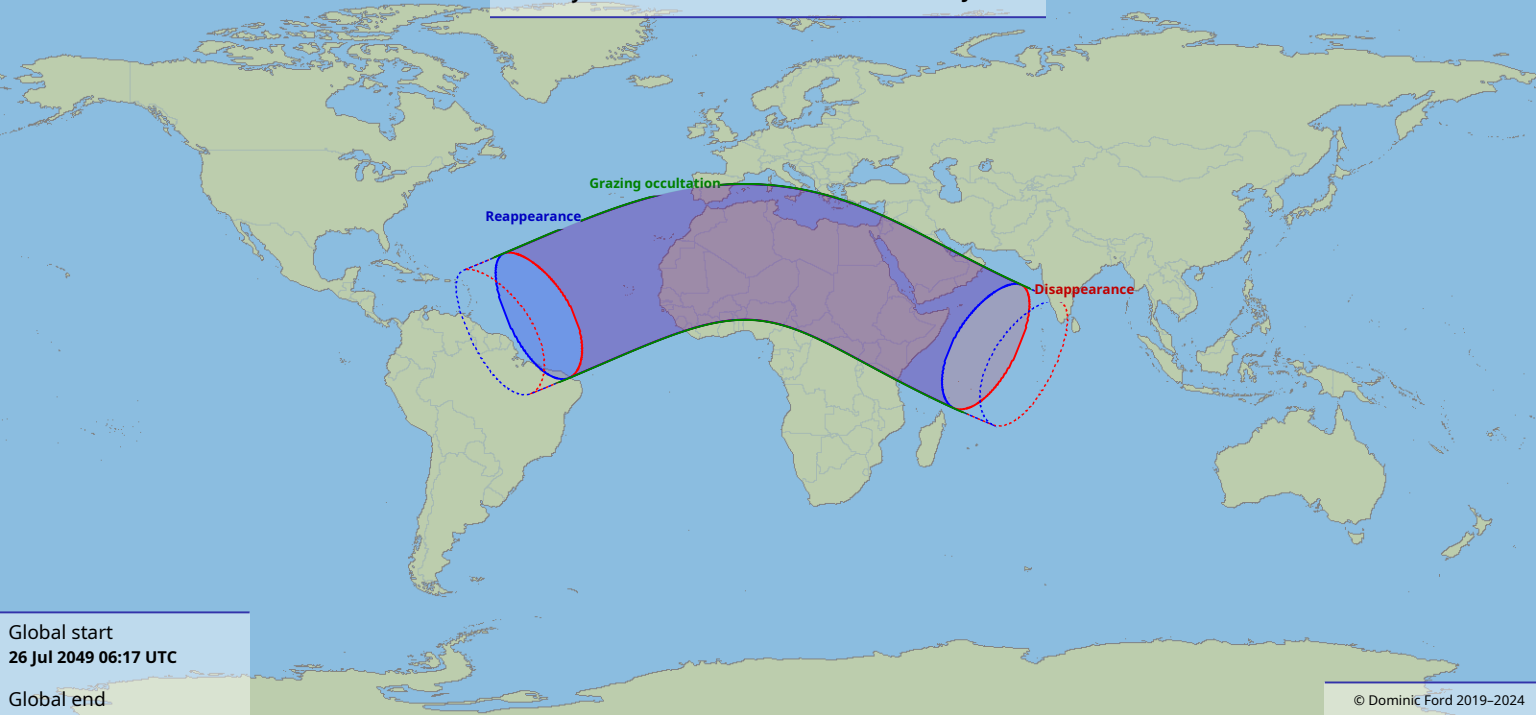

# Visibility of the lunar occultation of Venus on 26 Jul 2049

Global start  
26 Jul 2049 06:17 UTC

Global end  
26 Jul 2049 11:22 UTC