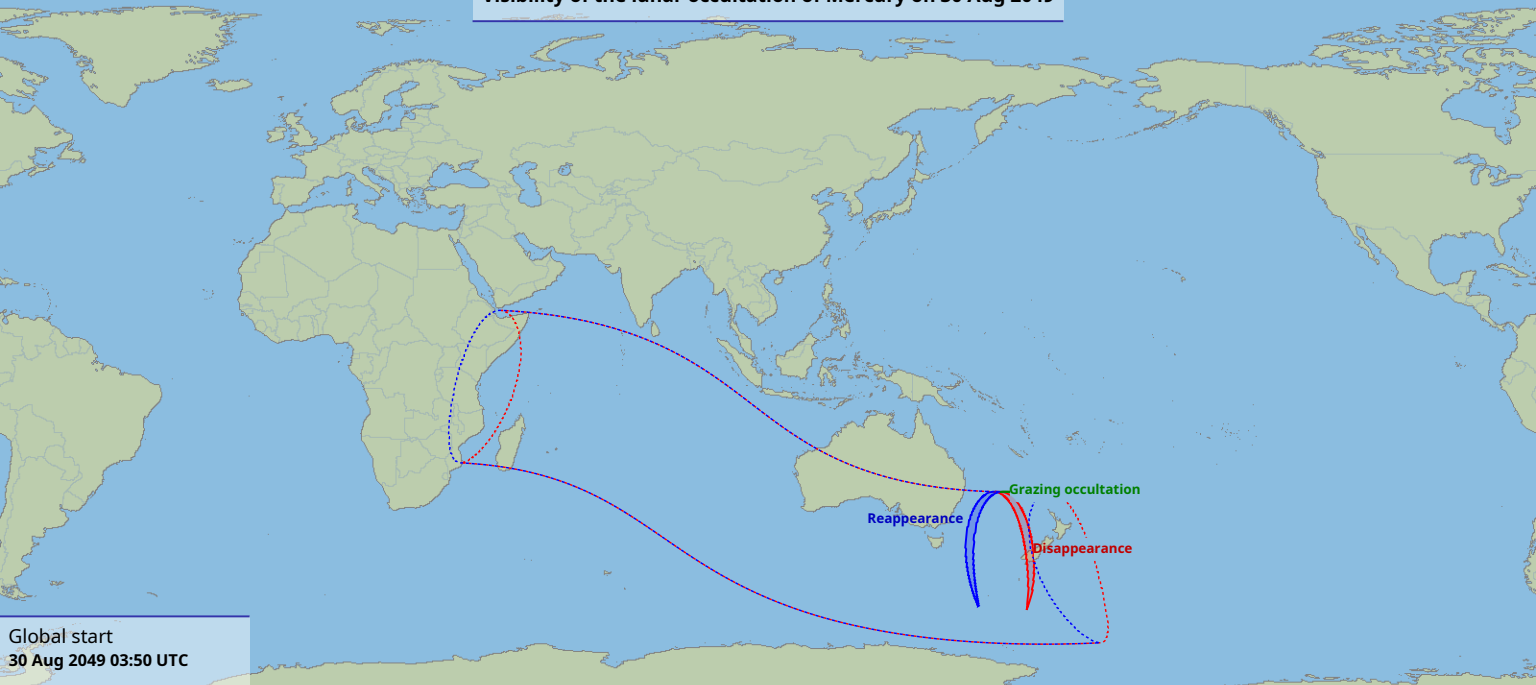

Visibility of the lunar occultation of Mercury on 30 Aug 2049

Global start
30 Aug 2049 03:50 UTC

Global end
30 Aug 2049 08:02 UTC