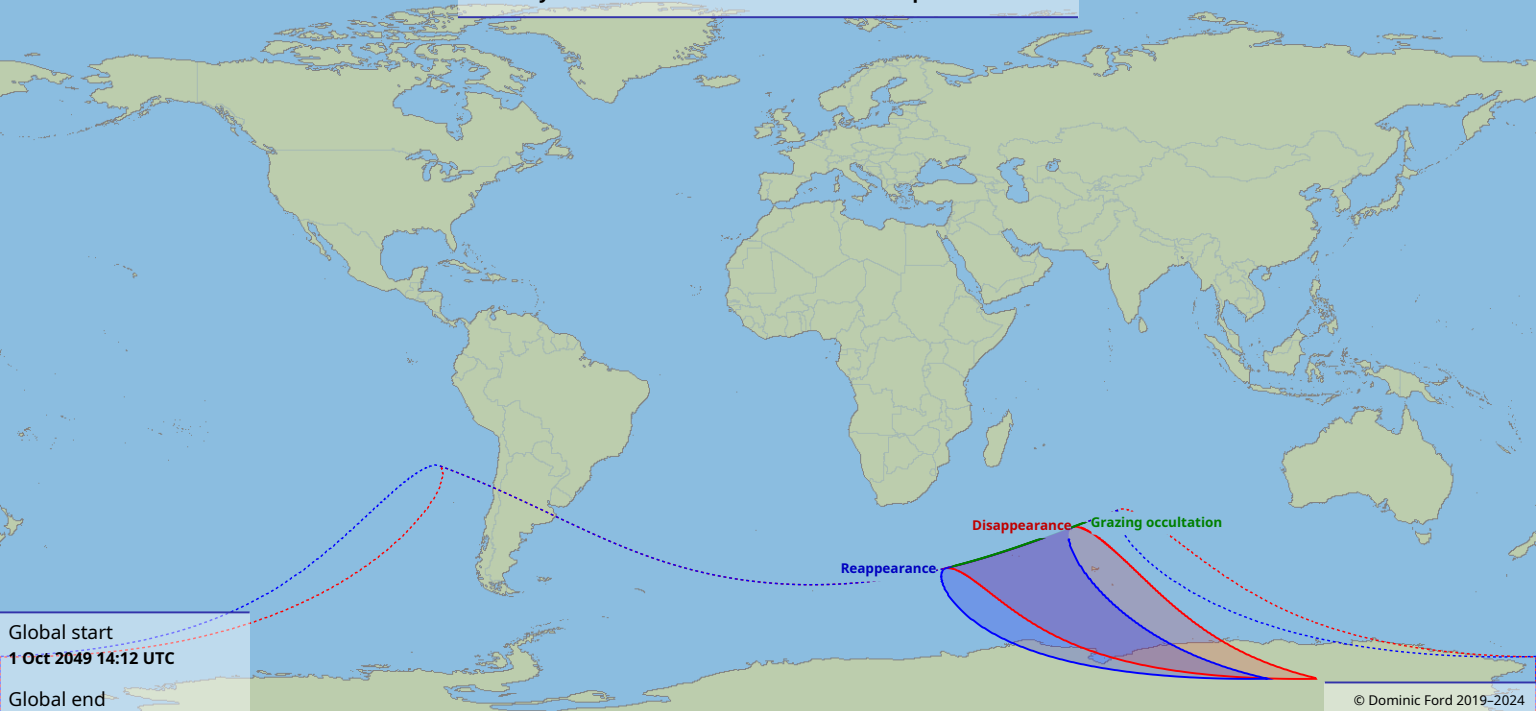

Visibility of the lunar occultation of Beta1 Scorpii on 1 Oct 2049

Global start
1 Oct 2049 14:12 UTC

Global end
1 Oct 2049 17:33 UTC

Disappearance

Grazing occultation

Reappearance