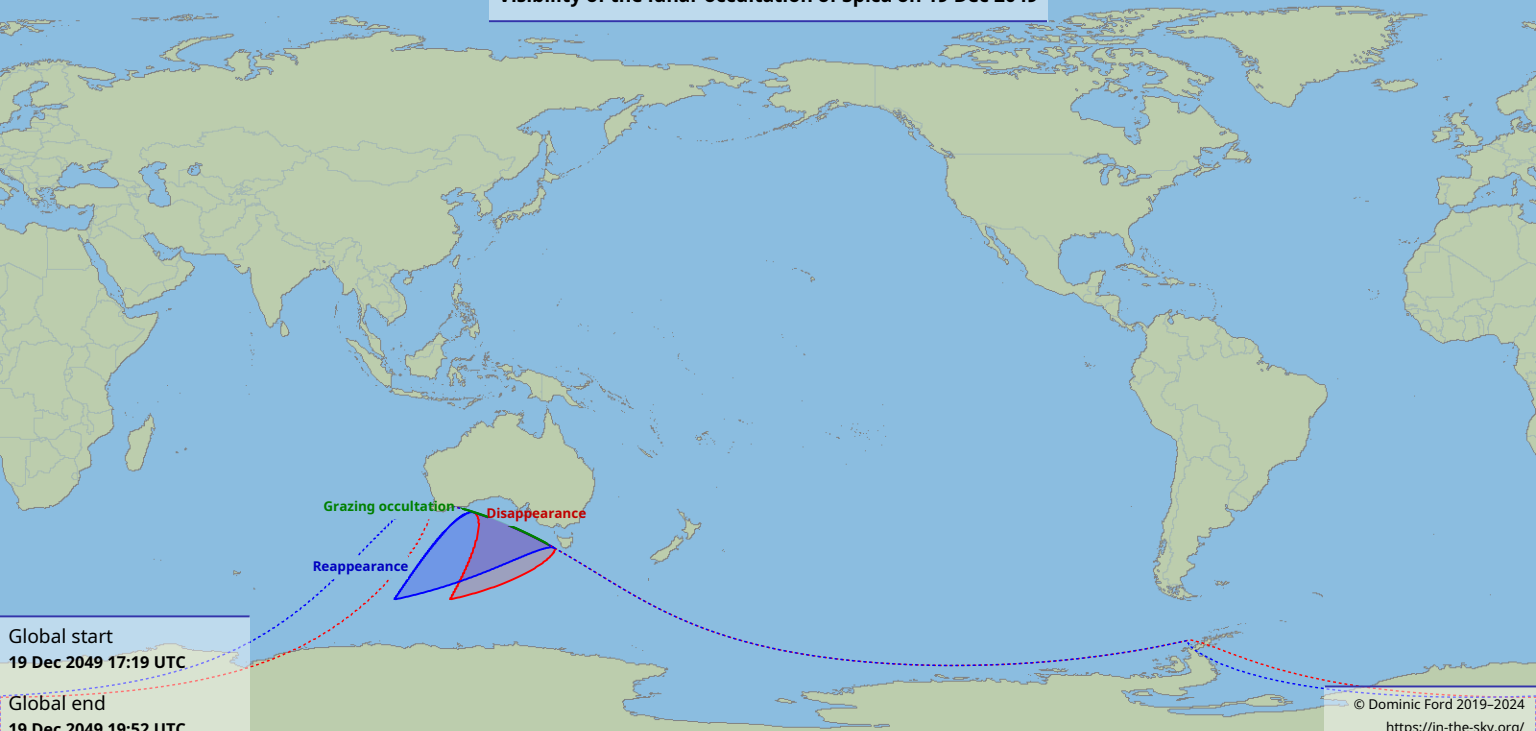

# Visibility of the lunar occultation of Spica on 19 Dec 2049

Grazing occultation

Disappearance

Reappearance

Global start  
19 Dec 2049 17:19 UTC

Global end  
19 Dec 2049 19:52 UTC