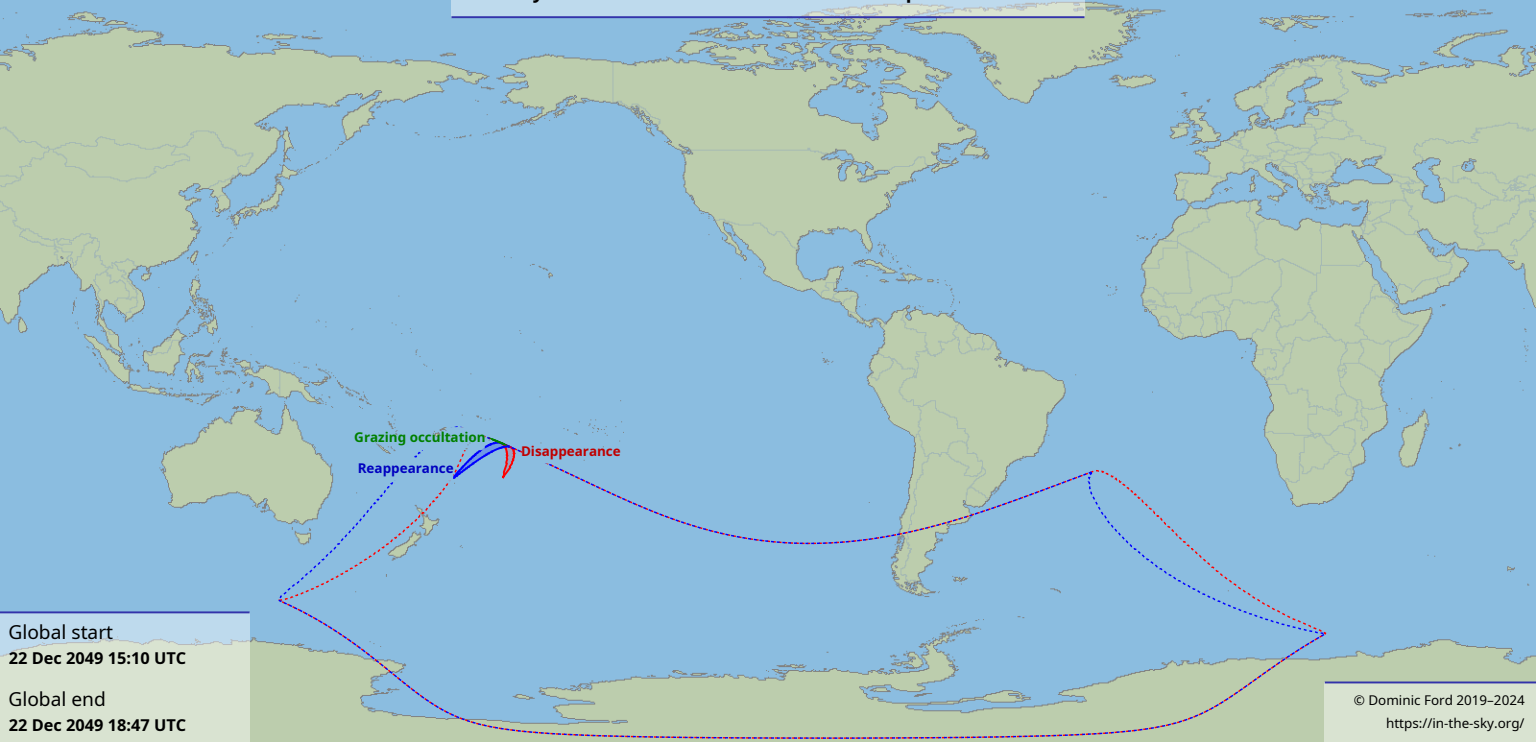

Visibility of the lunar occultation of Beta1 Scorpii on 22 Dec 2049

Global start
22 Dec 2049 15:10 UTC

Global end
22 Dec 2049 18:47 UTC