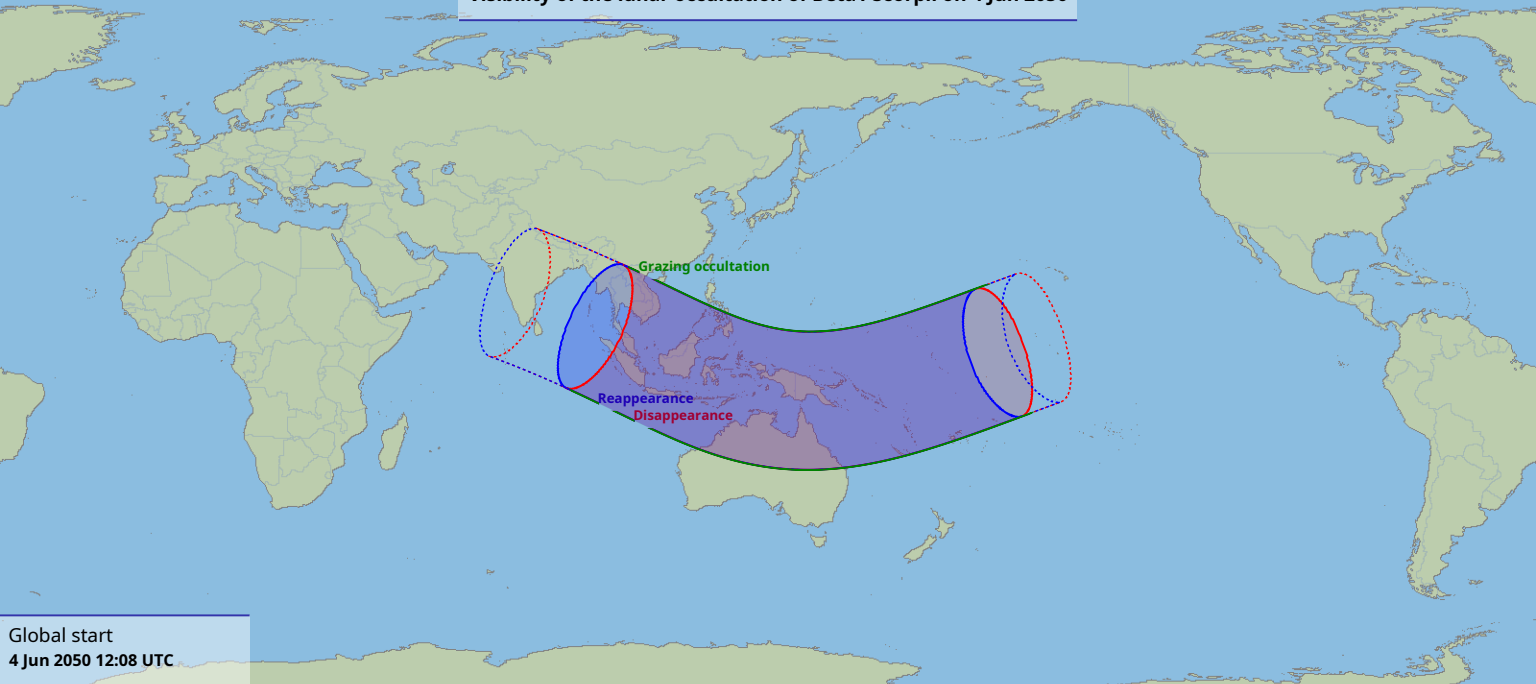

# Visibility of the lunar occultation of Beta1 Scorpii on 4 Jun 2050

Global start  
4 Jun 2050 12:08 UTC

Global end  
4 Jun 2050 16:25 UTC