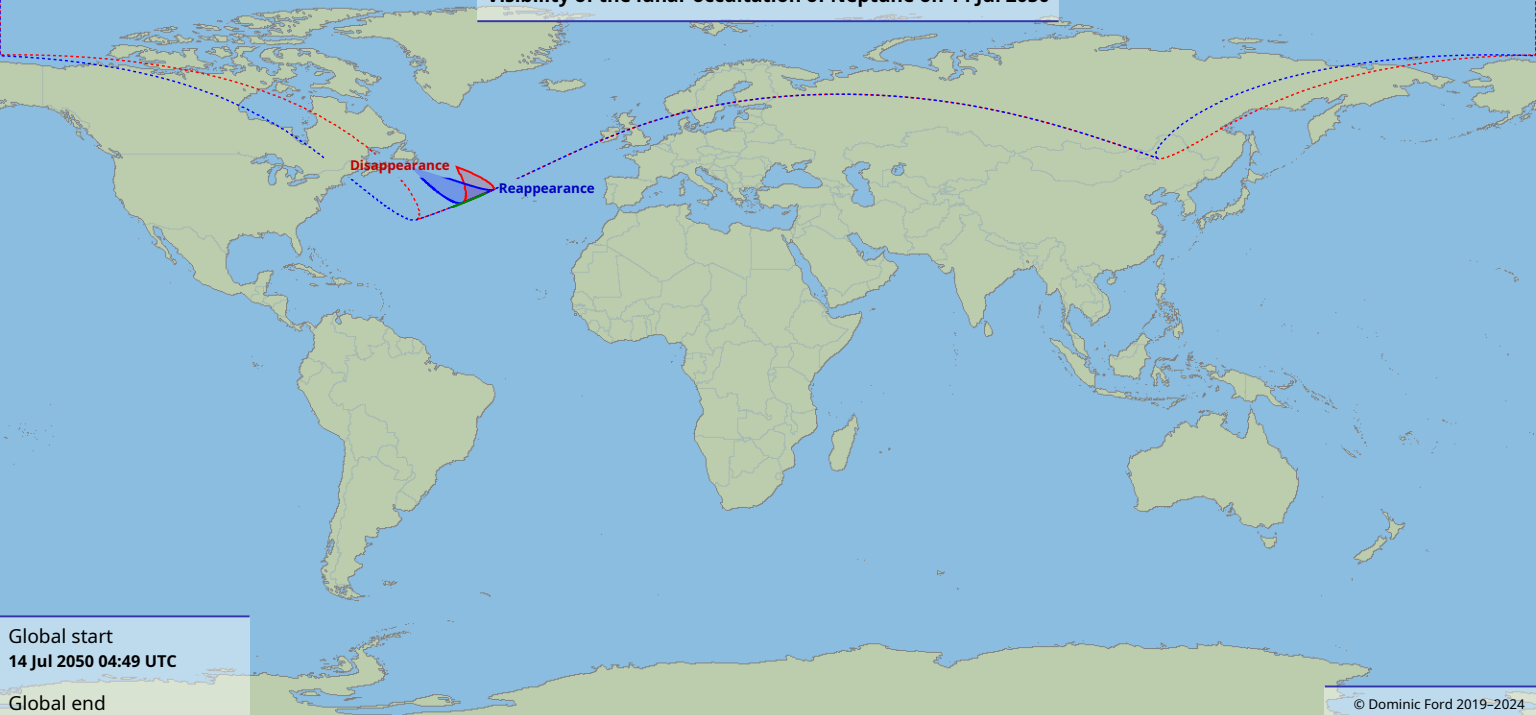

Visibility of the lunar occultation of Neptune on 14 Jul 2050

Disappearance

Reappearance

Global start
14 Jul 2050 04:49 UTC

Global end
14 Jul 2050 07:43 UTC