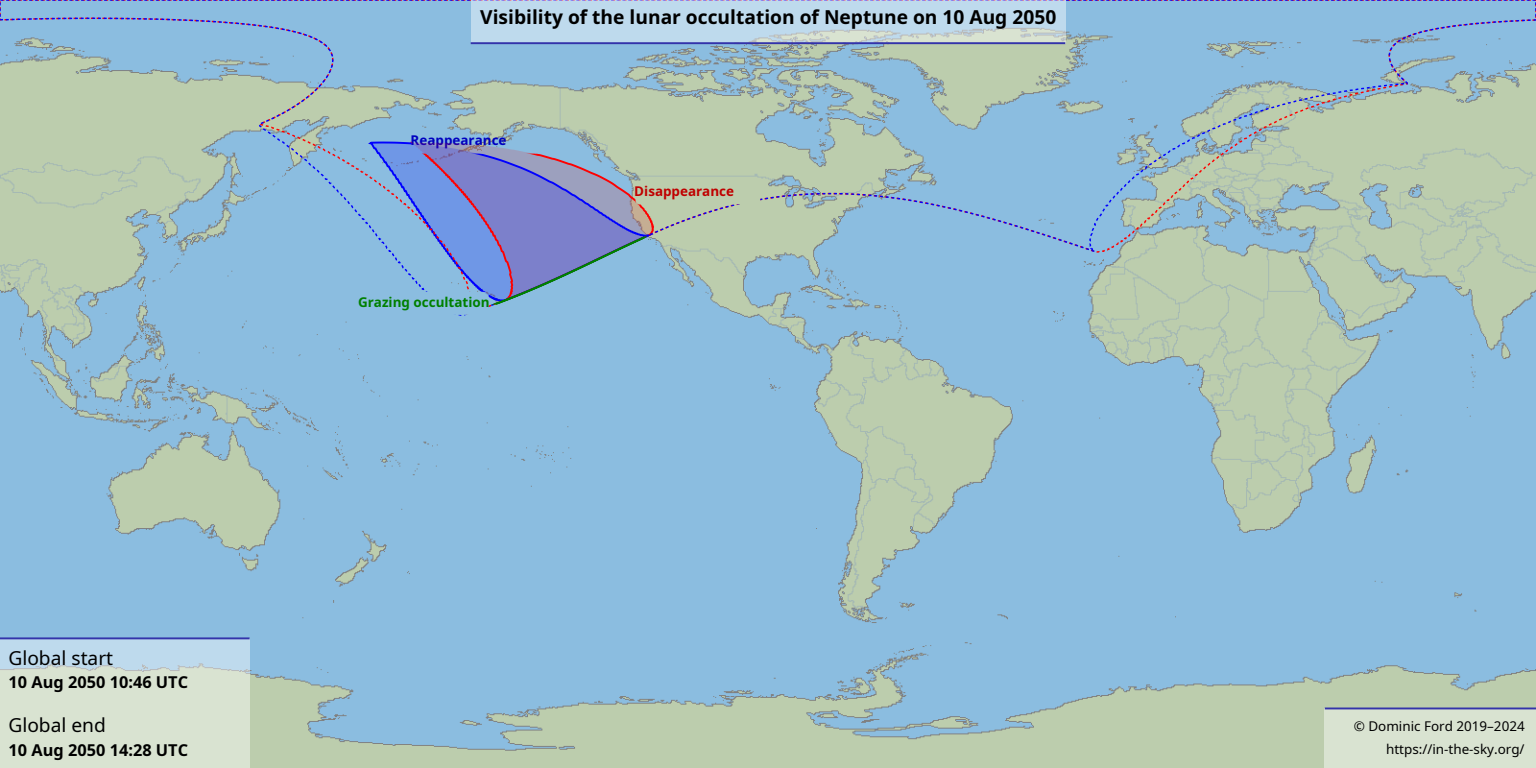

Visibility of the lunar occultation of Neptune on 10 Aug 2050

Global start
10 Aug 2050 10:46 UTC

Global end
10 Aug 2050 14:28 UTC