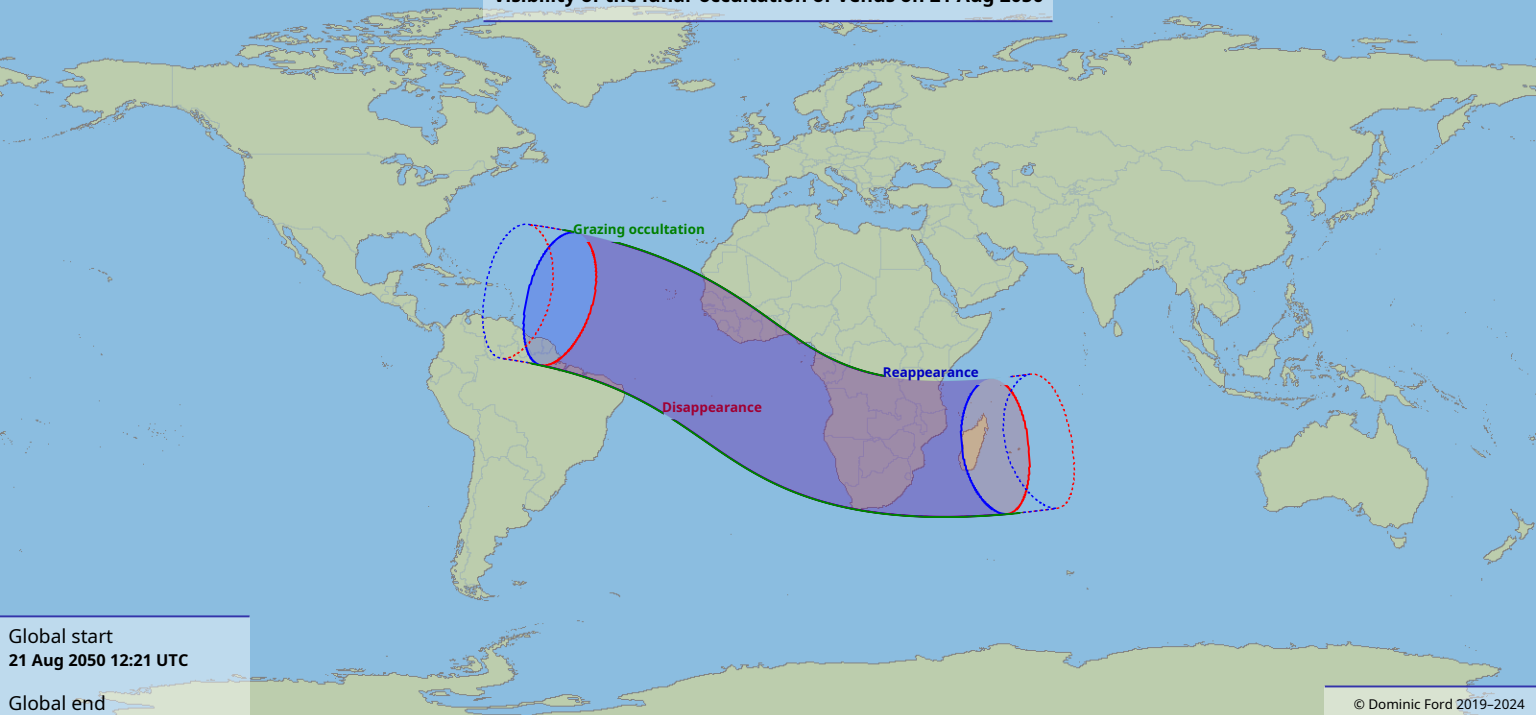

# Visibility of the lunar occultation of Venus on 21 Aug 2050

Global start  
21 Aug 2050 12:21 UTC

Global end  
21 Aug 2050 17:18 UTC