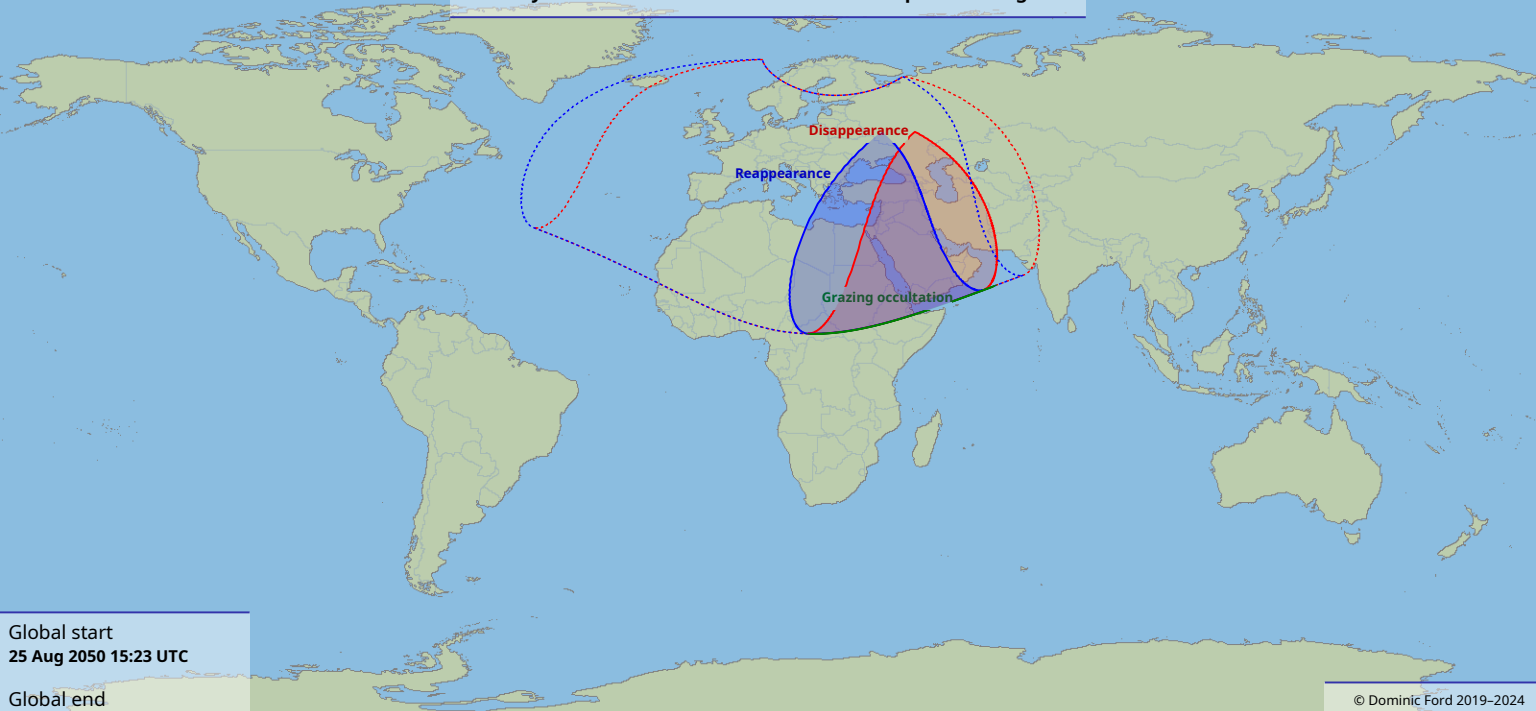

# Visibility of the lunar occultation of Beta1 Scorpii on 25 Aug 2050

Global start  
25 Aug 2050 15:23 UTC

Global end  
25 Aug 2050 19:04 UTC