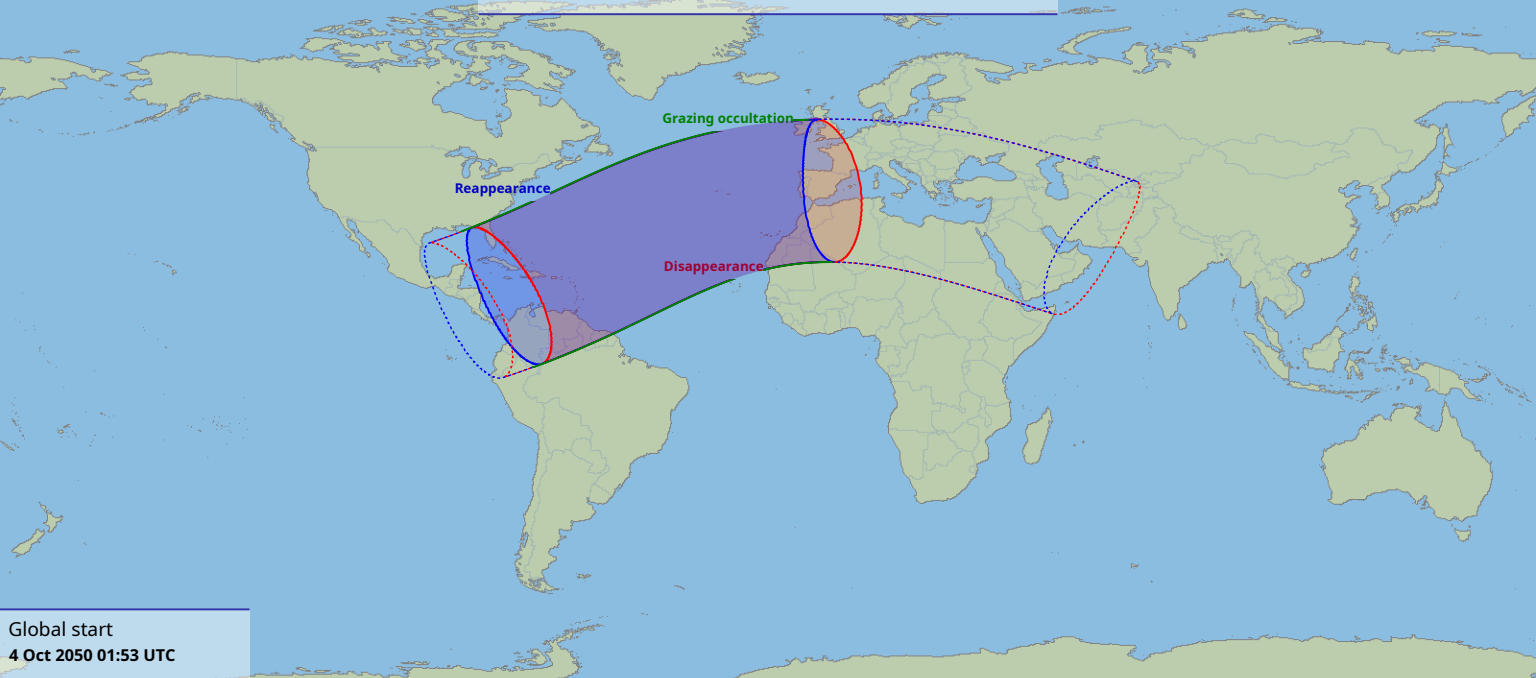

Visibility of the lunar occultation of Neptune on 4 Oct 2050

Global start
4 Oct 2050 01:53 UTC

Global end
4 Oct 2050 06:01 UTC