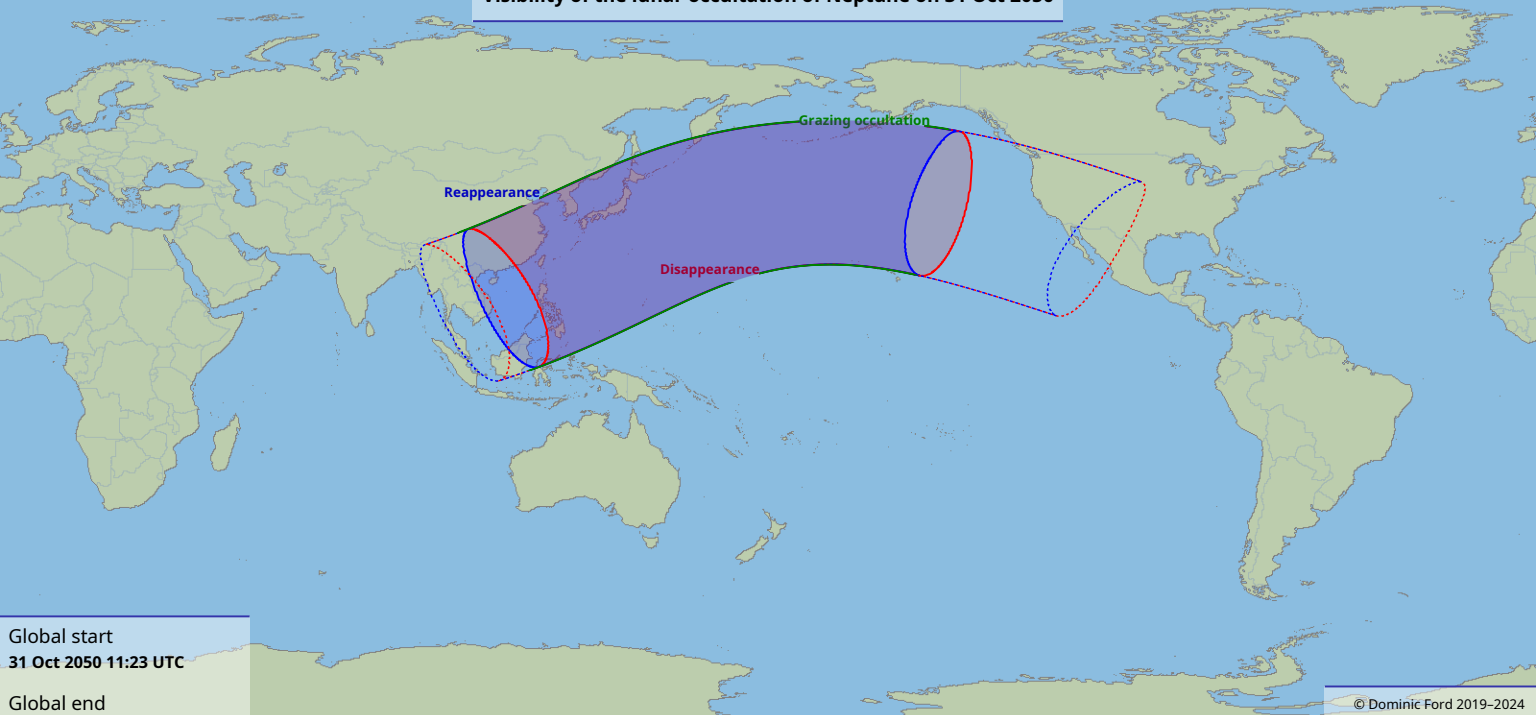

Visibility of the lunar occultation of Neptune on 31 Oct 2050

Global start
31 Oct 2050 11:23 UTC

Global end
31 Oct 2050 15:27 UTC