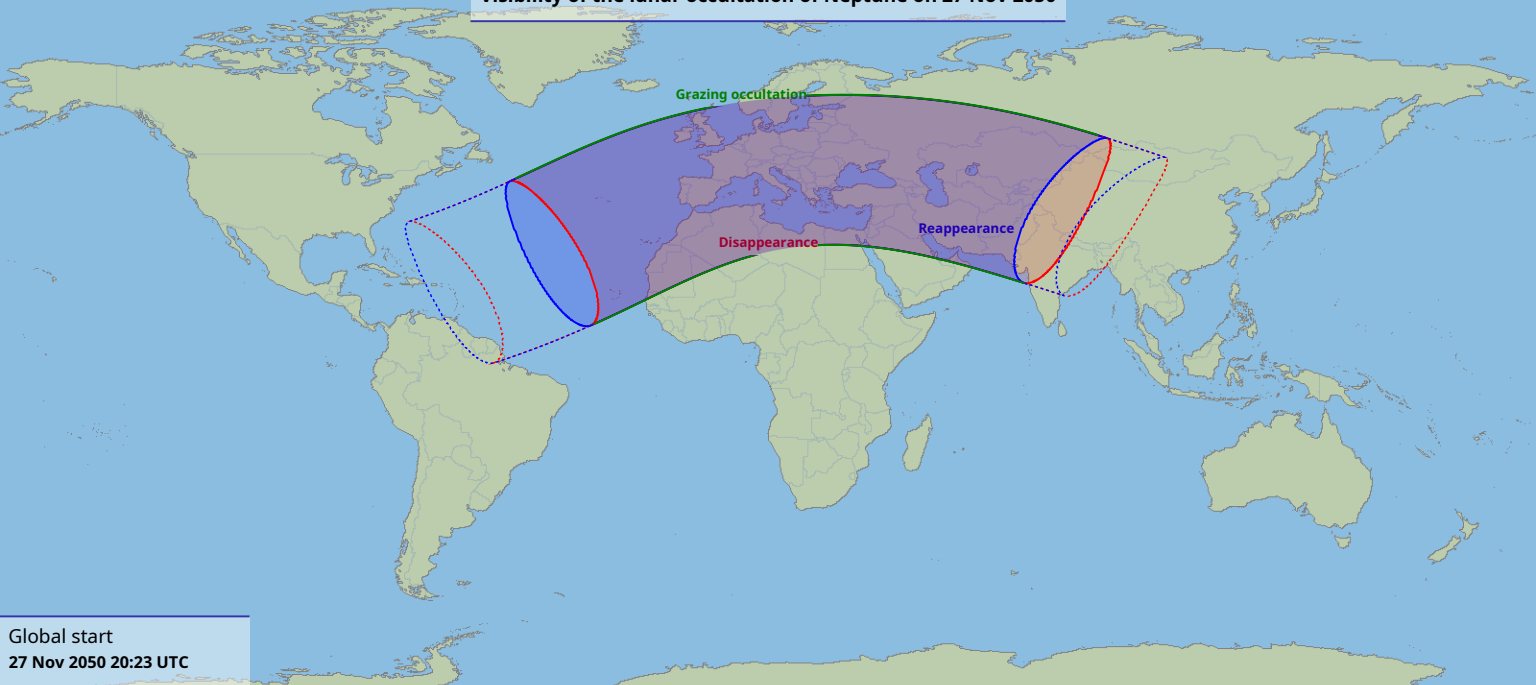

Visibility of the lunar occultation of Neptune on 27 Nov 2050

Grazing occultation

Disappearance

Reappearance

Global start
27 Nov 2050 20:23 UTC

Global end
28 Nov 2050 00:23 UTC