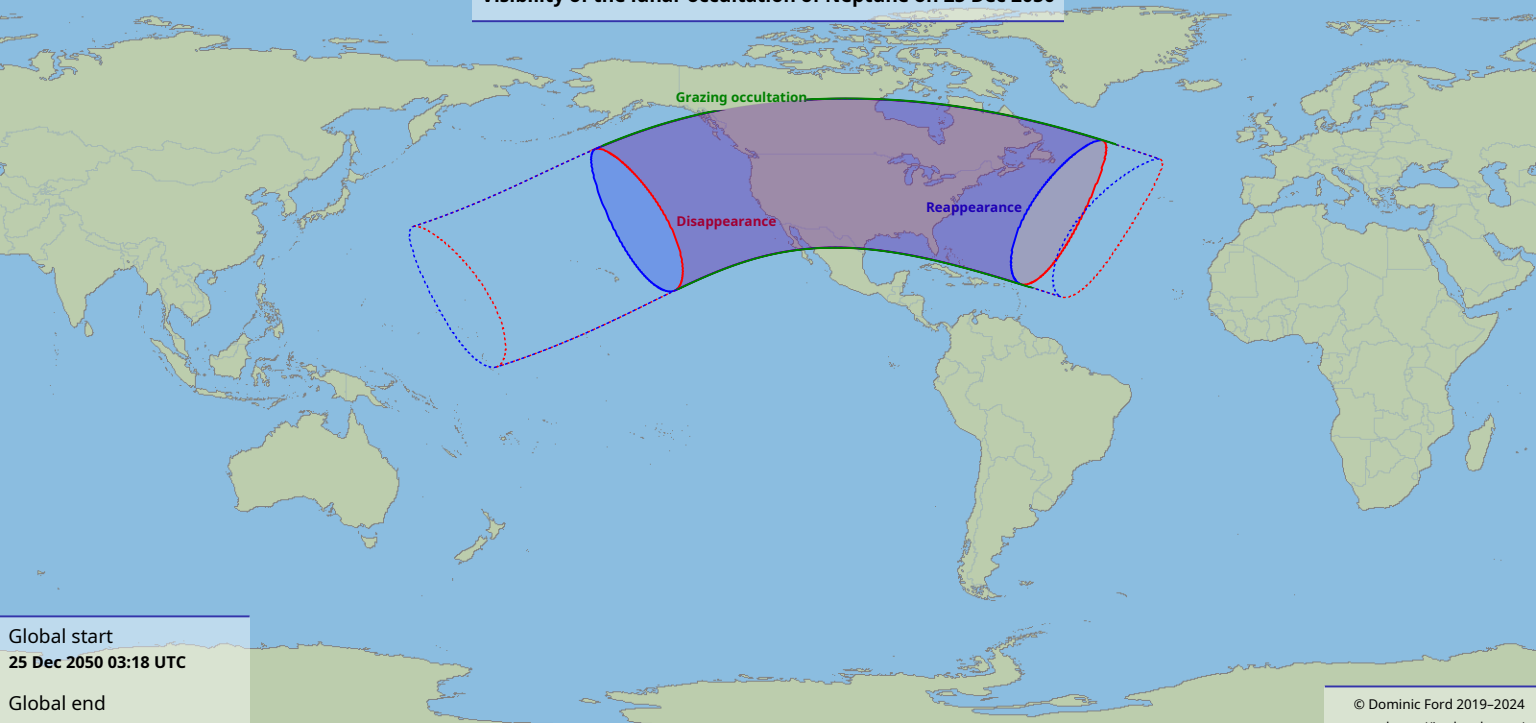

Visibility of the lunar occultation of Neptune on 25 Dec 2050

Global start
25 Dec 2050 03:18 UTC

Global end
25 Dec 2050 07:22 UTC