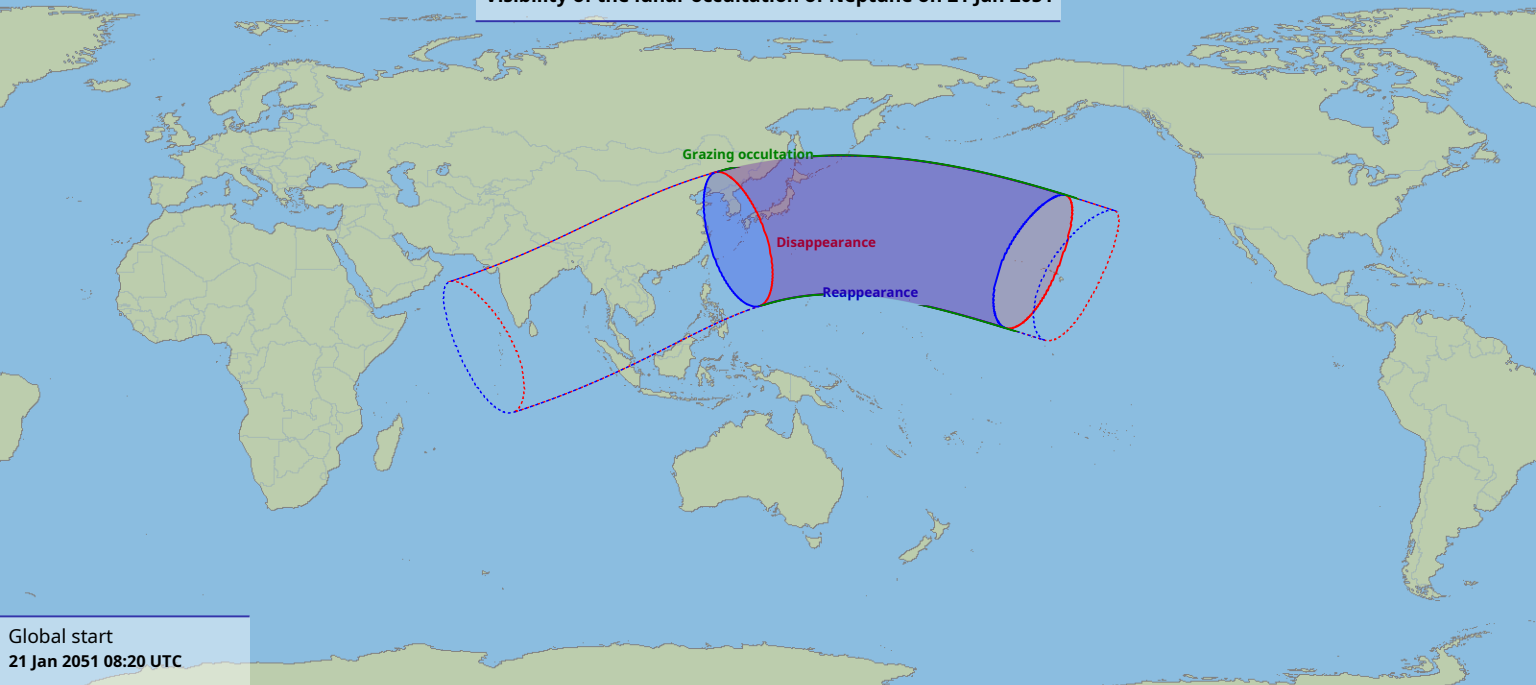

Visibility of the lunar occultation of Neptune on 21 Jan 2051

Global start
21 Jan 2051 08:20 UTC

Global end
21 Jan 2051 12:36 UTC