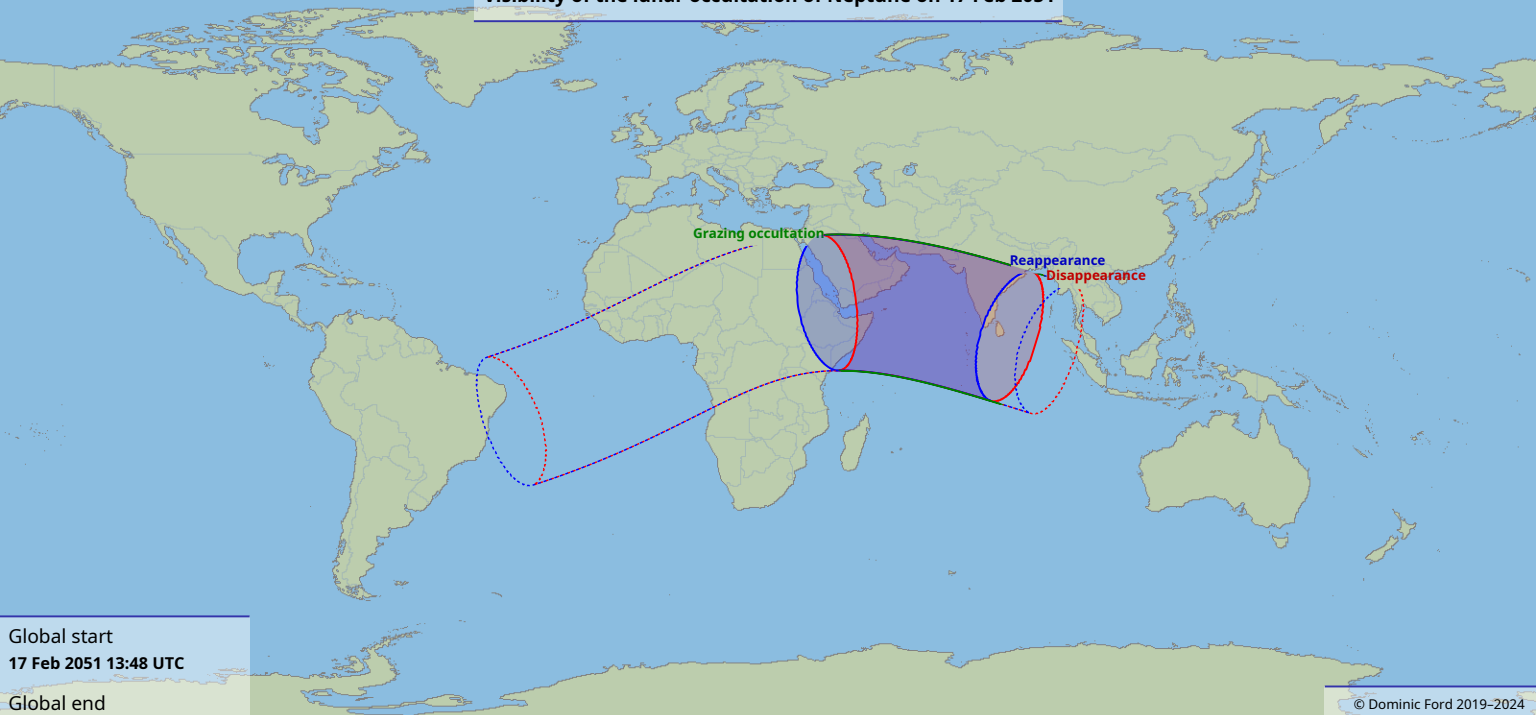

Visibility of the lunar occultation of Neptune on 17 Feb 2051

Global start
17 Feb 2051 13:48 UTC

Global end
17 Feb 2051 18:06 UTC