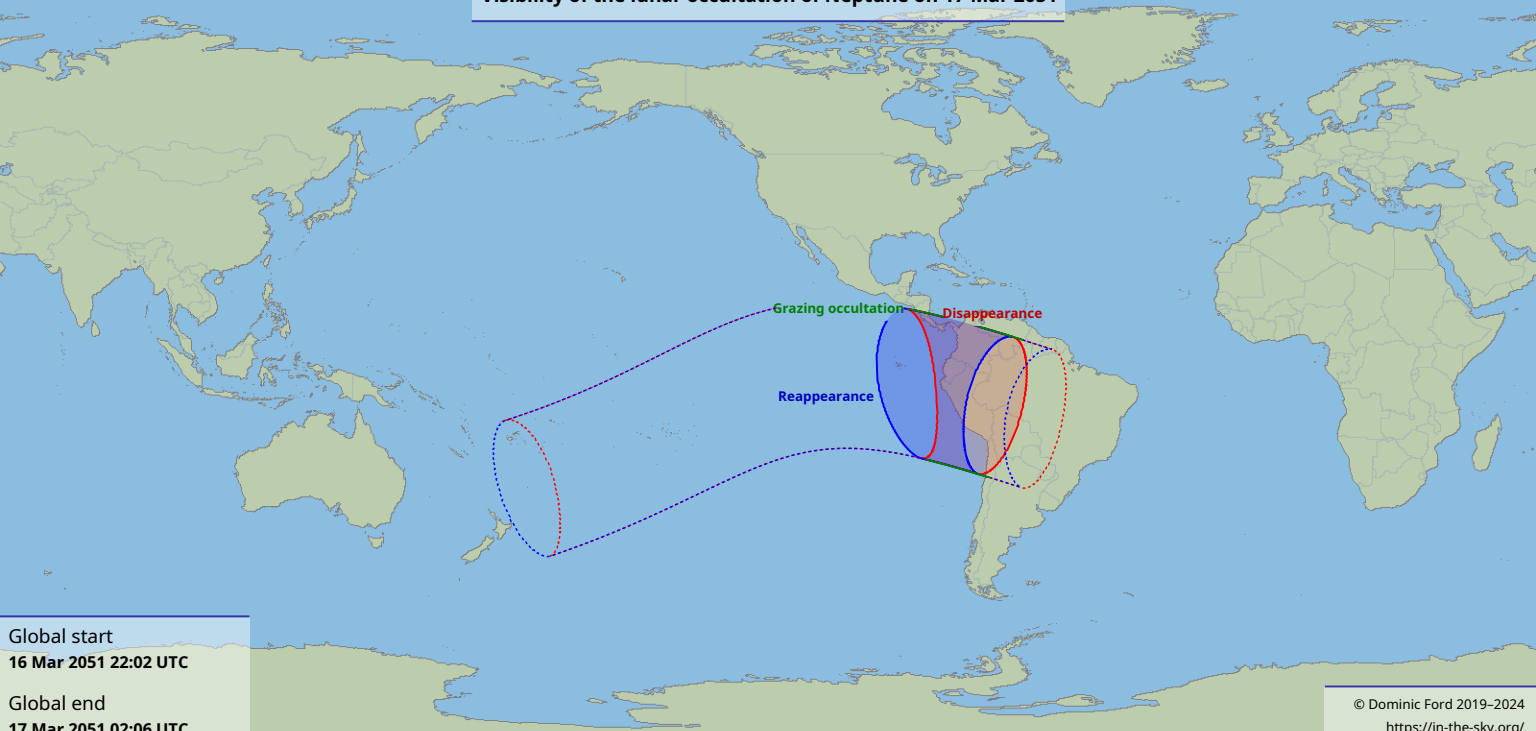

Visibility of the lunar occultation of Neptune on 17 Mar 2051

Global start
16 Mar 2051 22:02 UTC

Global end
17 Mar 2051 02:06 UTC