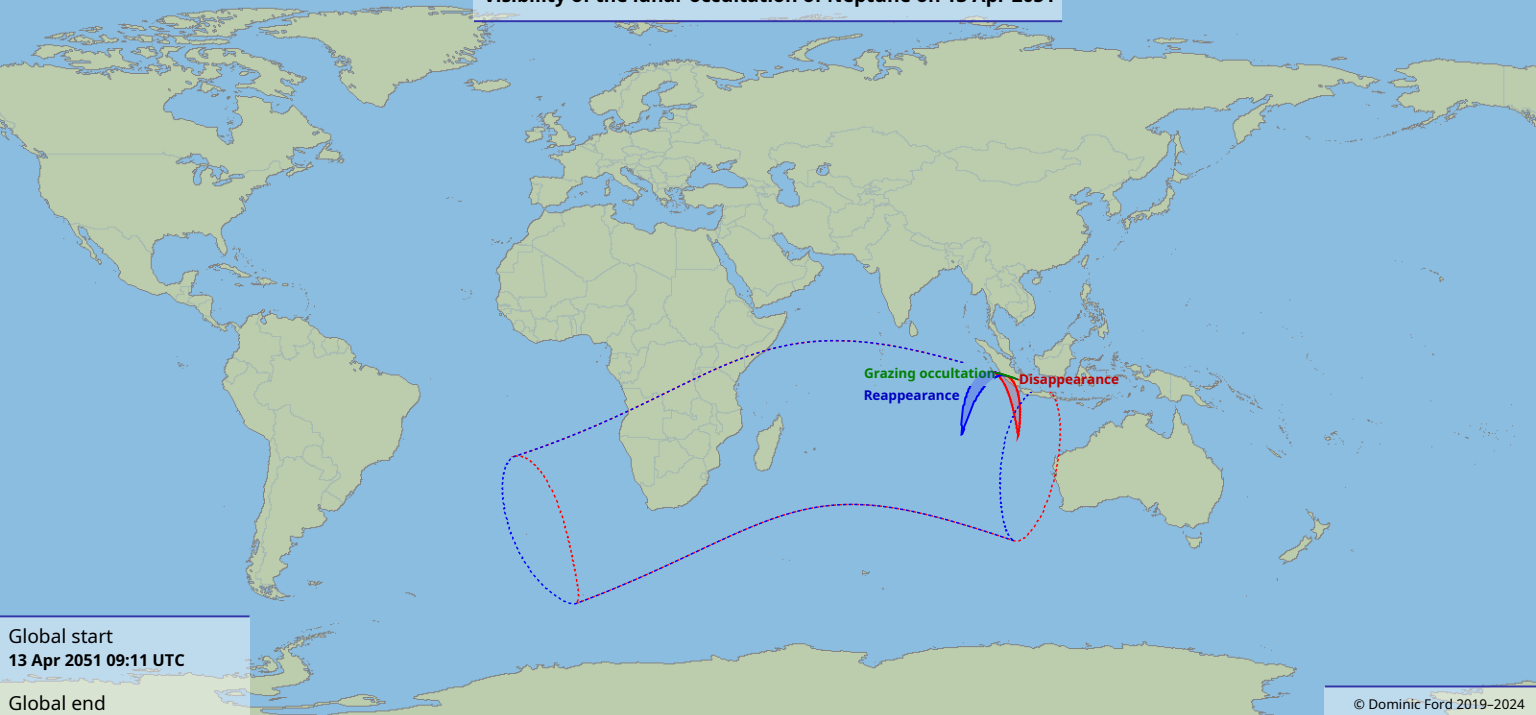

# Visibility of the lunar occultation of Neptune on 13 Apr 2051

Global start  
13 Apr 2051 09:11 UTC

Global end  
13 Apr 2051 12:59 UTC