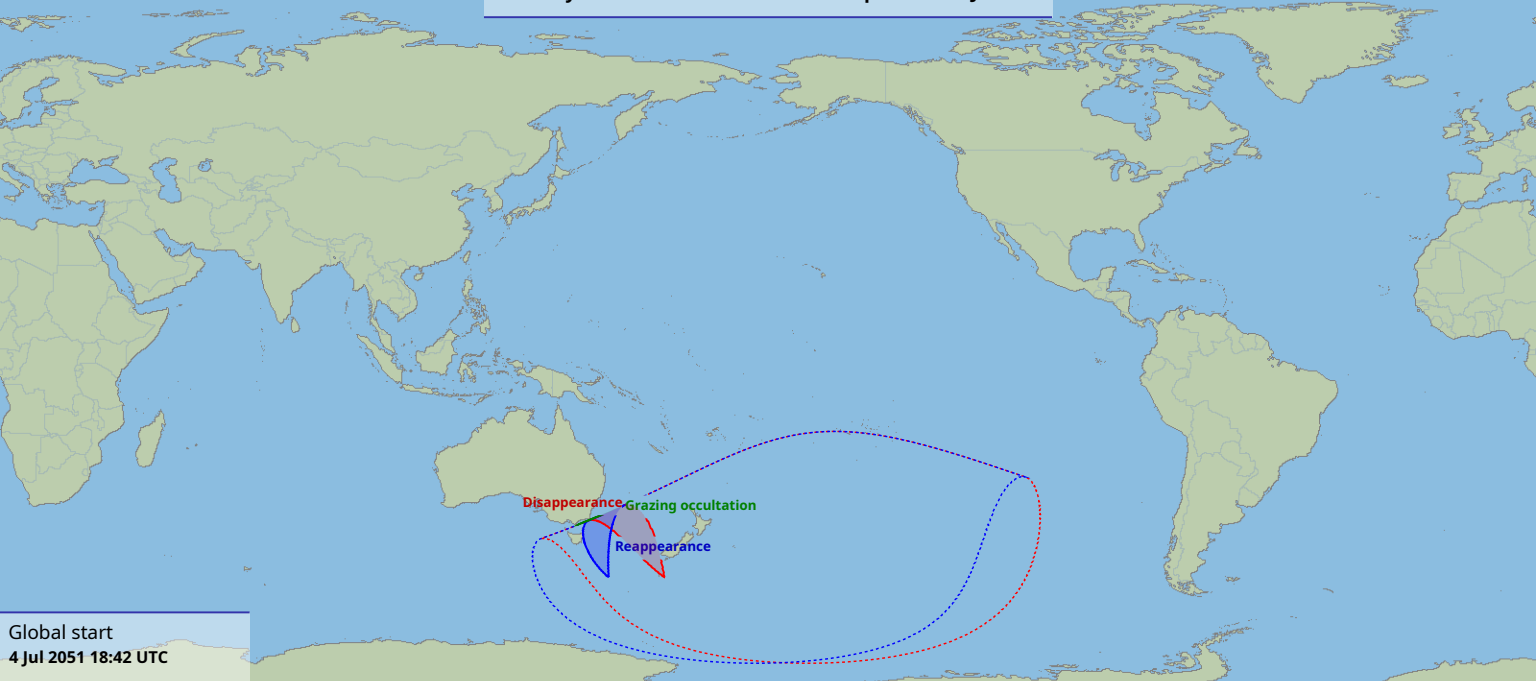

Visibility of the lunar occultation of Neptune on 4 Jul 2051

Global start
4 Jul 2051 18:42 UTC

Global end
4 Jul 2051 21:46 UTC