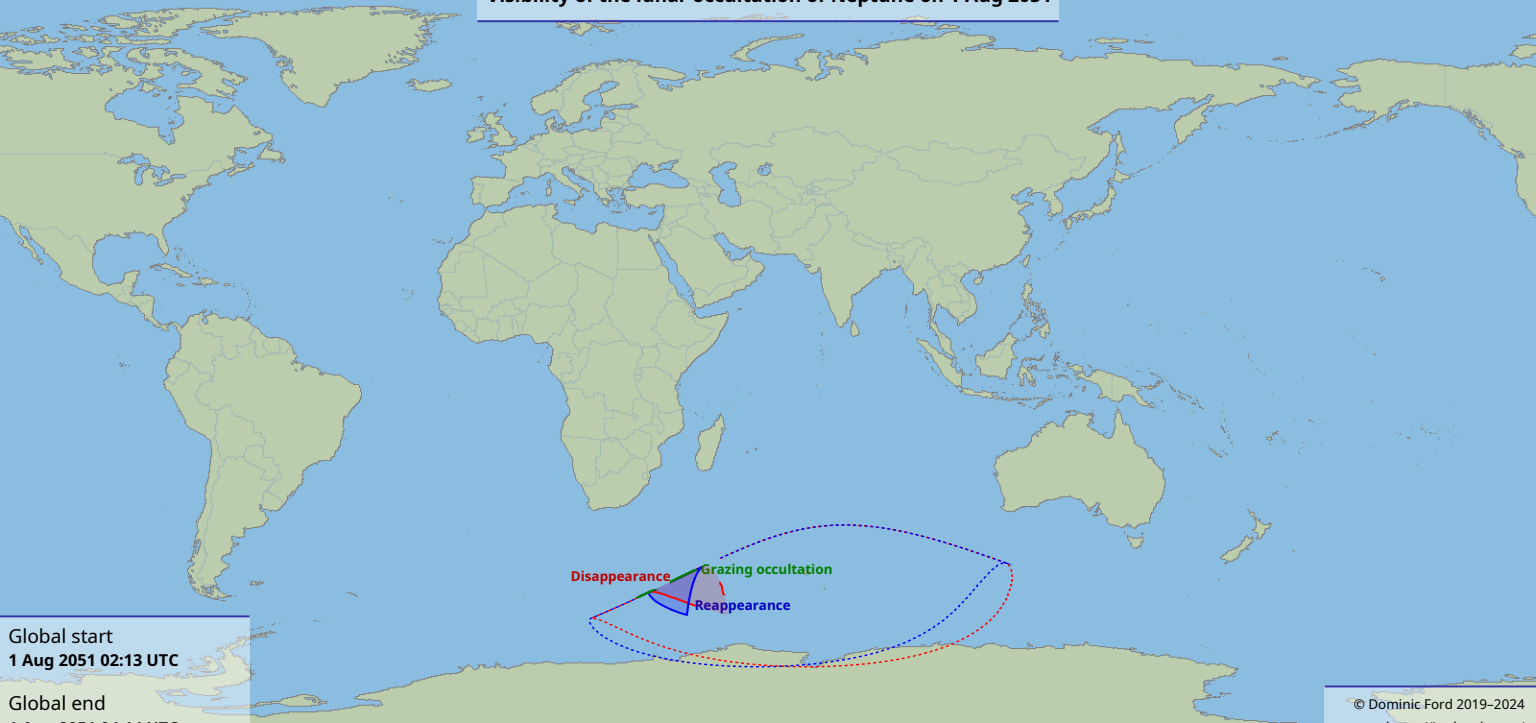

# Visibility of the lunar occultation of Neptune on 1 Aug 2051

Global start  
1 Aug 2051 02:13 UTC

Global end  
1 Aug 2051 04:14 UTC