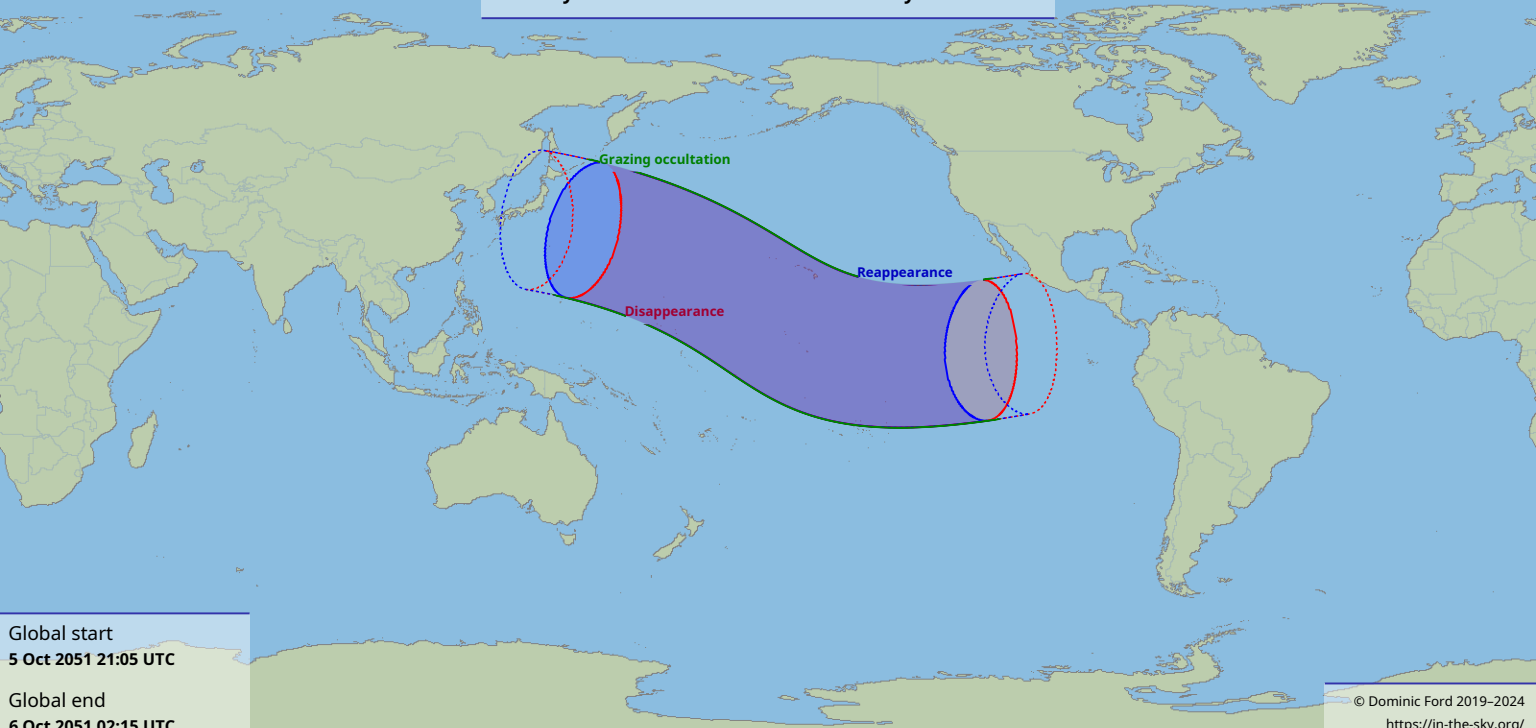

# Visibility of the lunar occultation of Mercury on 5 Oct 2051

Global start  
5 Oct 2051 21:05 UTC

Global end  
6 Oct 2051 02:15 UTC