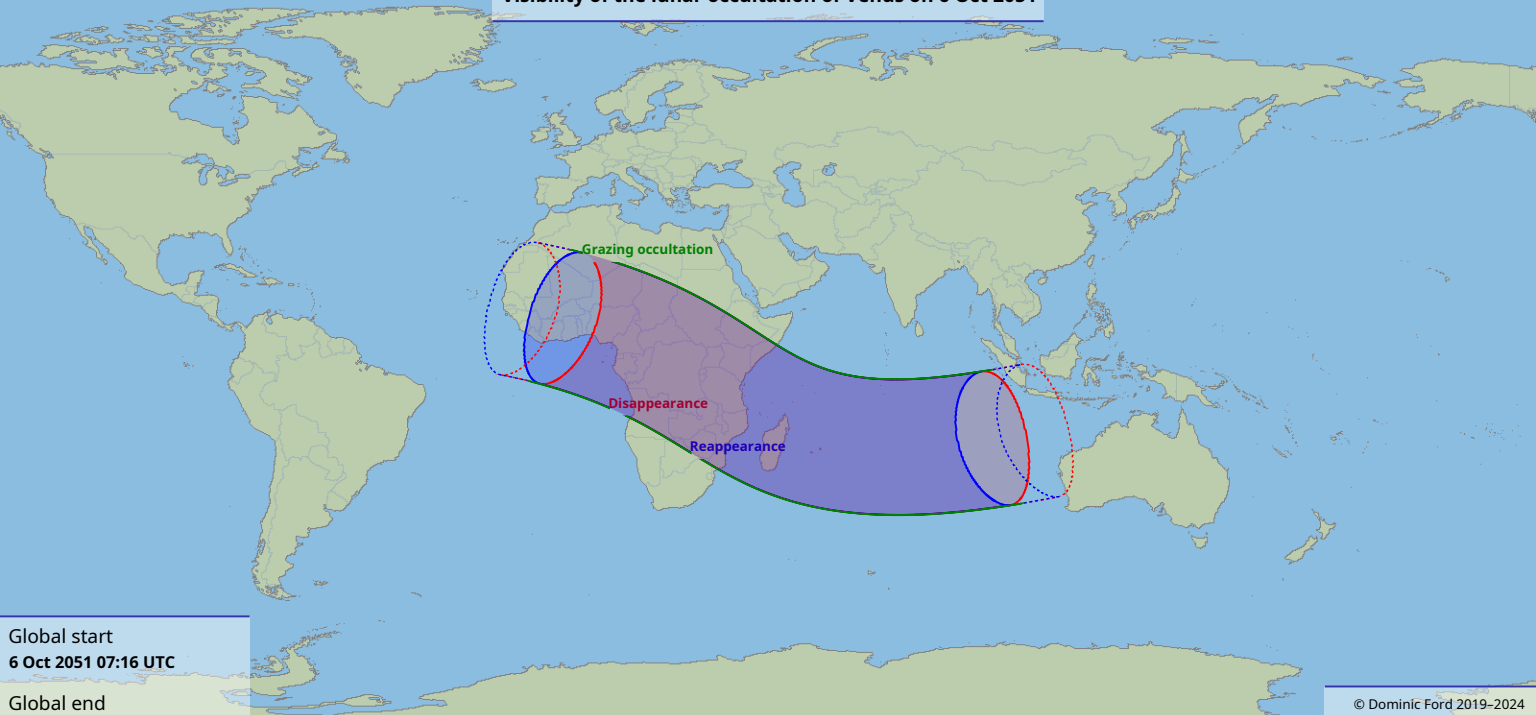

# Visibility of the lunar occultation of Venus on 6 Oct 2051

Global start  
6 Oct 2051 07:16 UTC

Global end  
6 Oct 2051 12:26 UTC