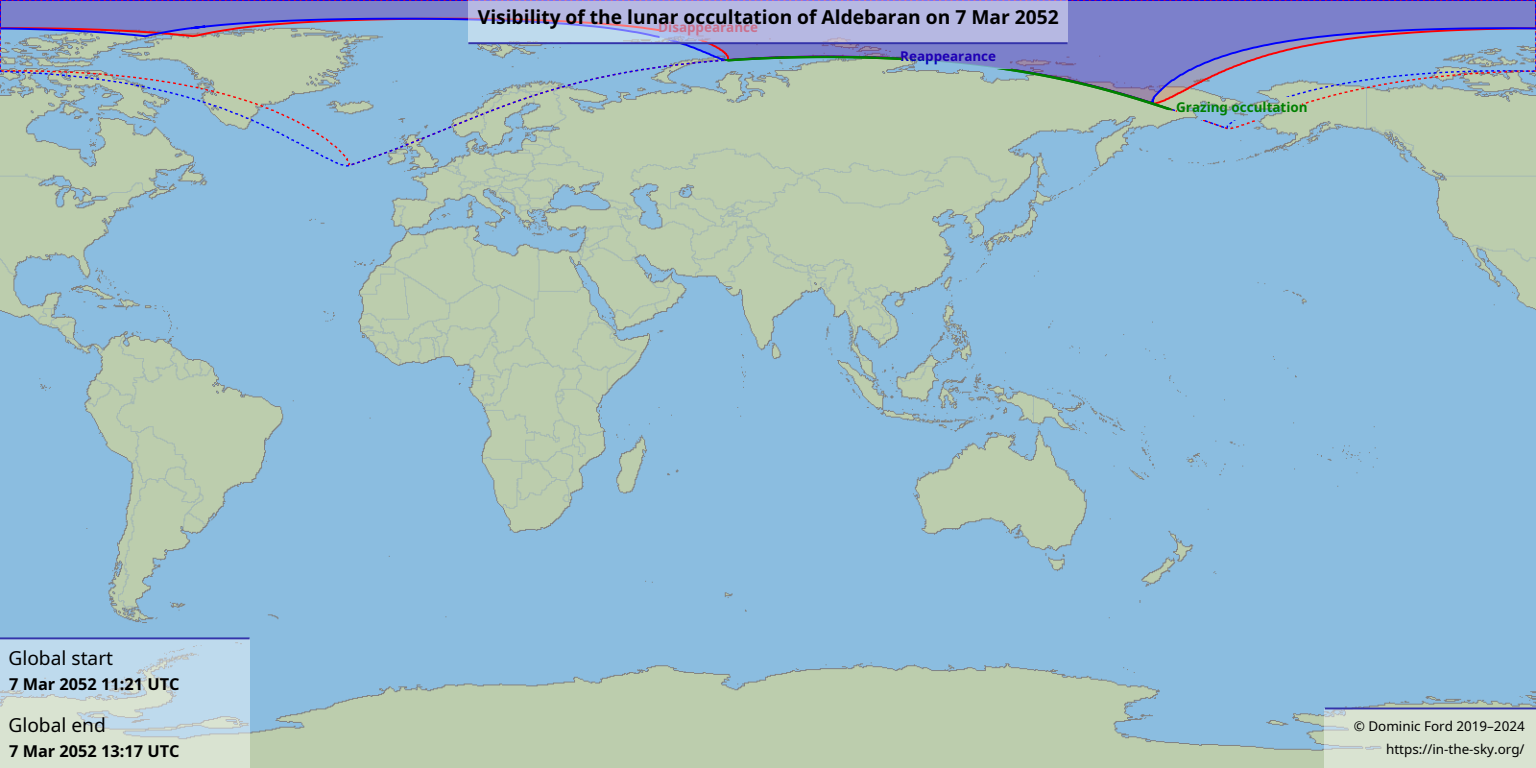

Visibility of the lunar occultation of Aldebaran on 7 Mar 2052

Disappearance

Reappearance

Grazing occultation

Global start
7 Mar 2052 11:21 UTC

Global end
7 Mar 2052 13:17 UTC