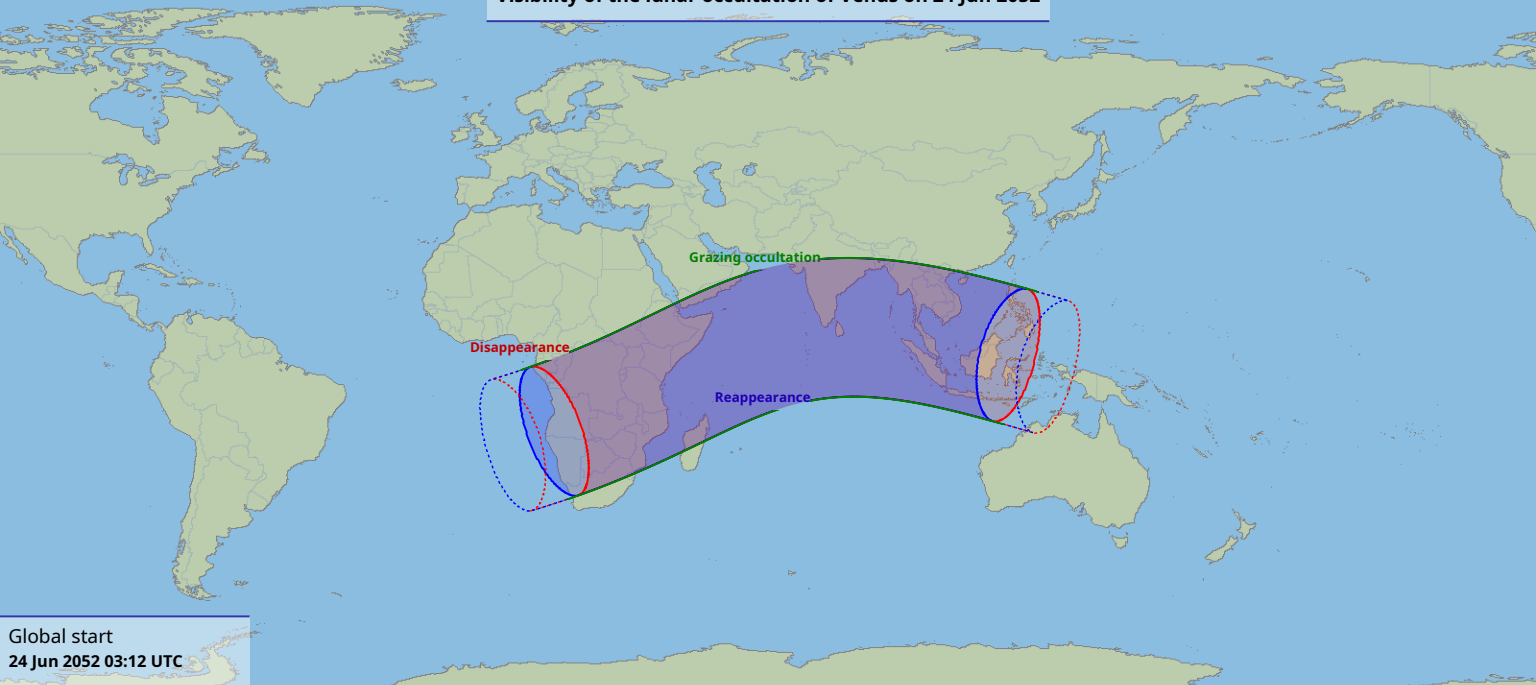

Visibility of the lunar occultation of Venus on 24 Jun 2052

Global start
24 Jun 2052 03:12 UTC

Global end
24 Jun 2052 07:21 UTC