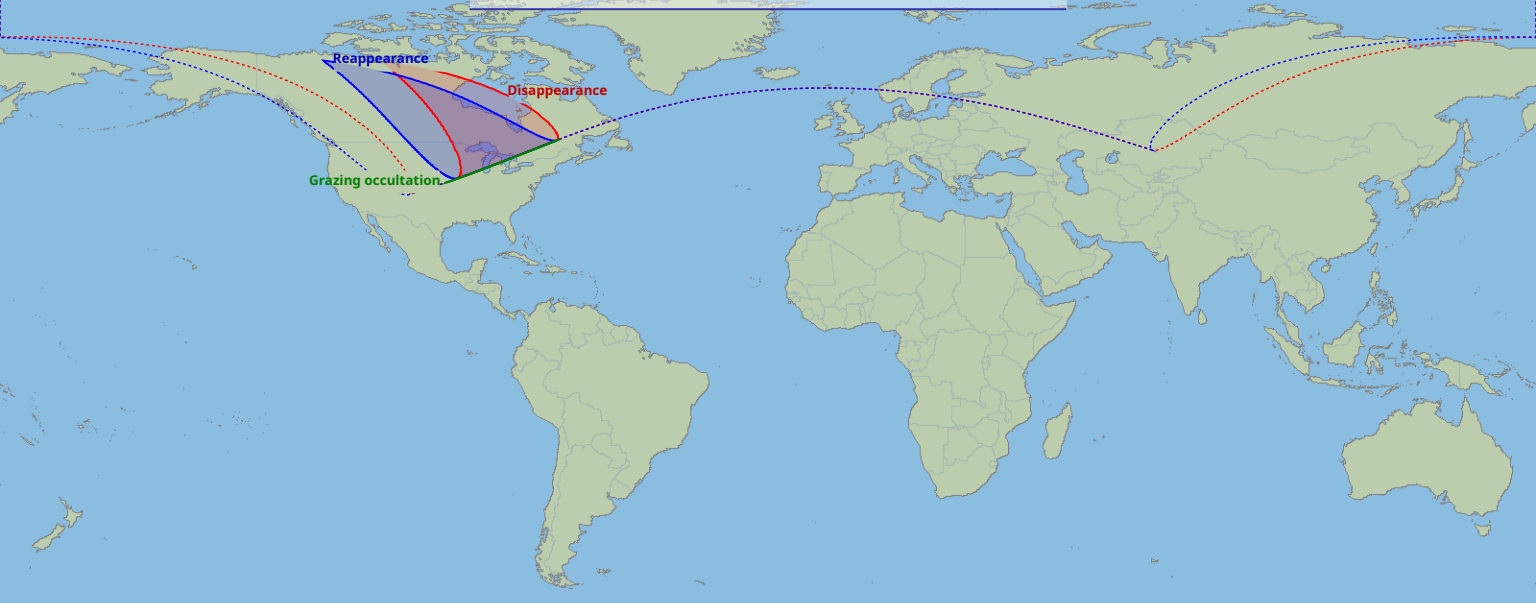

Visibility of the lunar occultation of Aldebaran on 22 Jul 2052

Global start
22 Jul 2052 08:37 UTC

Global end
22 Jul 2052 11:20 UTC