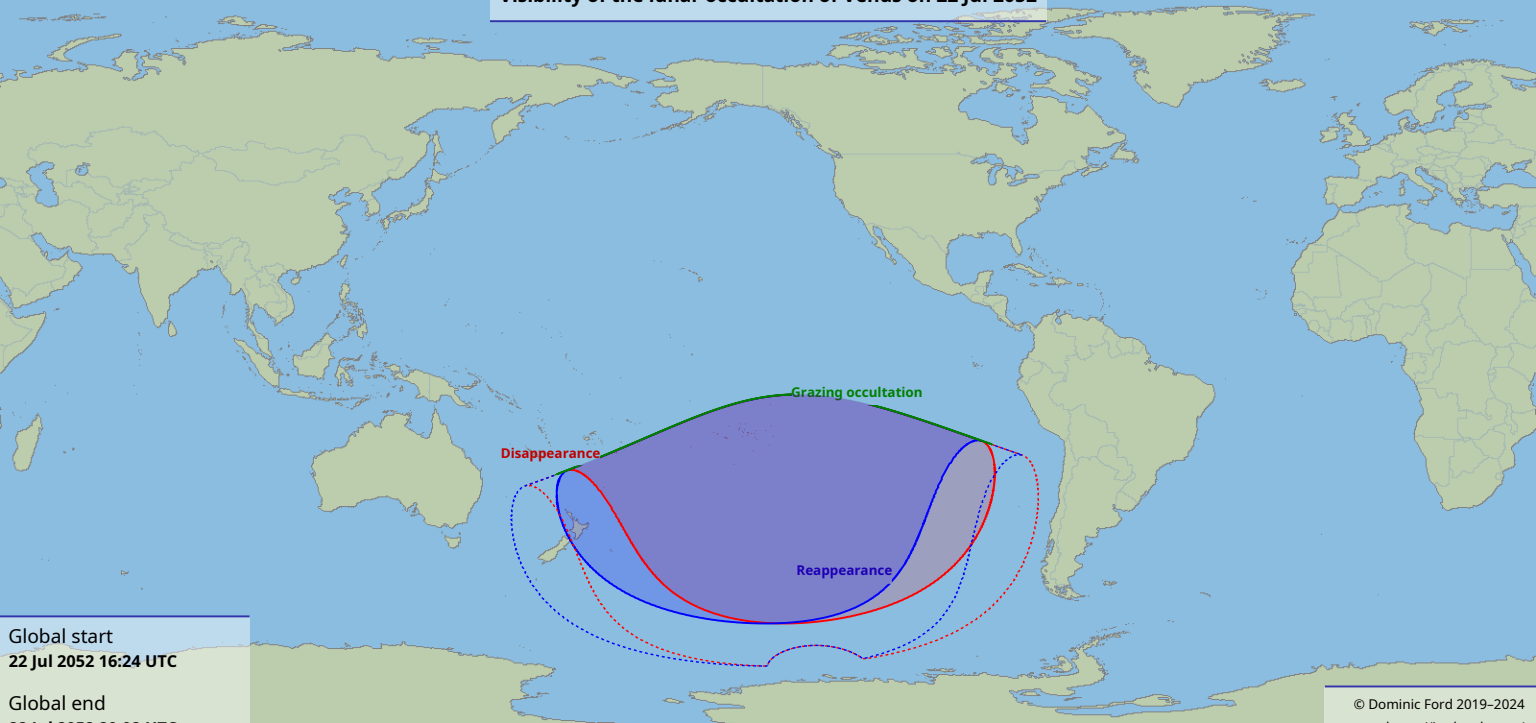

Visibility of the lunar occultation of Venus on 22 Jul 2052

Global start
22 Jul 2052 16:24 UTC

Global end
22 Jul 2052 20:02 UTC