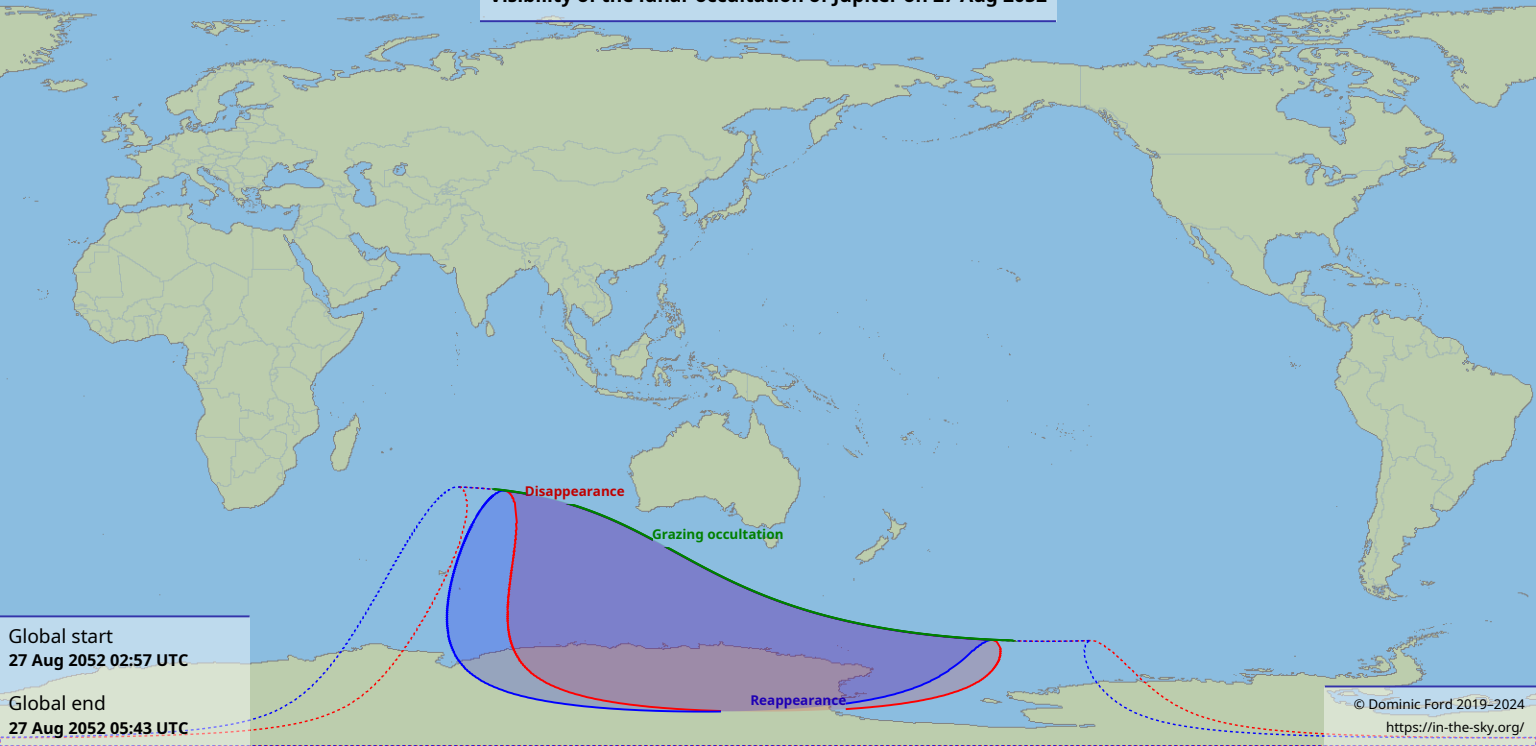

Visibility of the lunar occultation of Jupiter on 27 Aug 2052

Global start
27 Aug 2052 02:57 UTC

Global end
27 Aug 2052 05:43 UTC