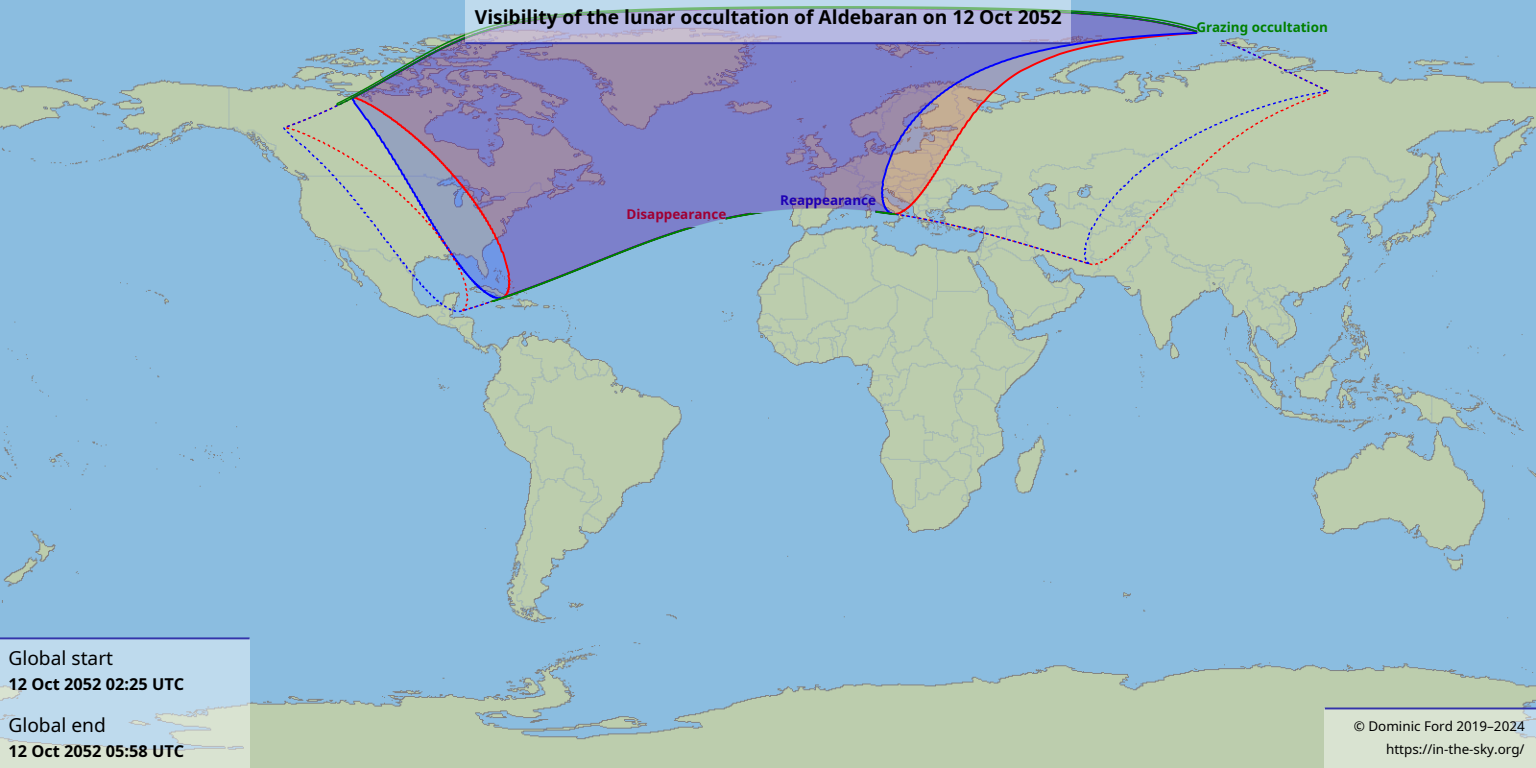

# Visibility of the lunar occultation of Aldebaran on 12 Oct 2052

Global start  
12 Oct 2052 02:25 UTC

Global end  
12 Oct 2052 05:58 UTC