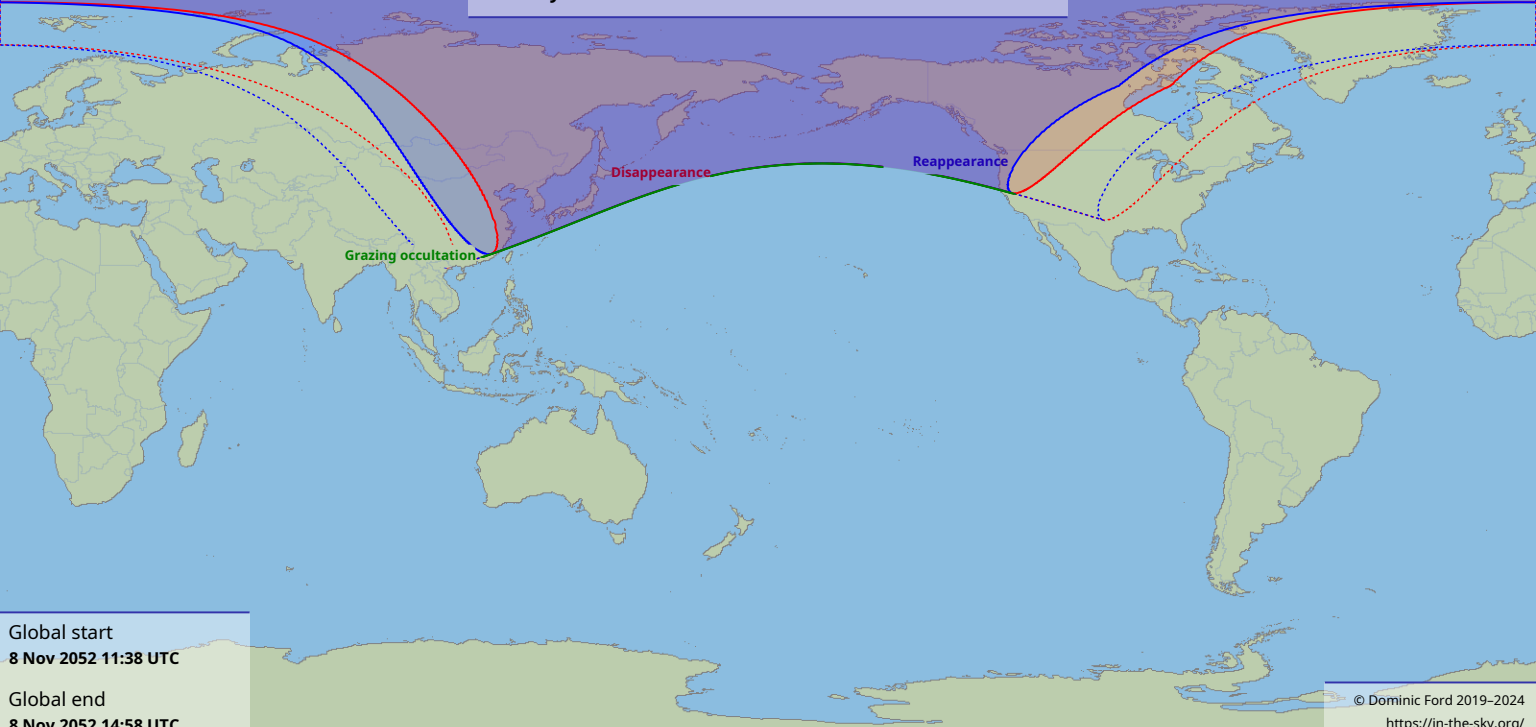

Visibility of the lunar occultation of Aldebaran on 8 Nov 2052

Global start
8 Nov 2052 11:38 UTC

Global end
8 Nov 2052 14:58 UTC