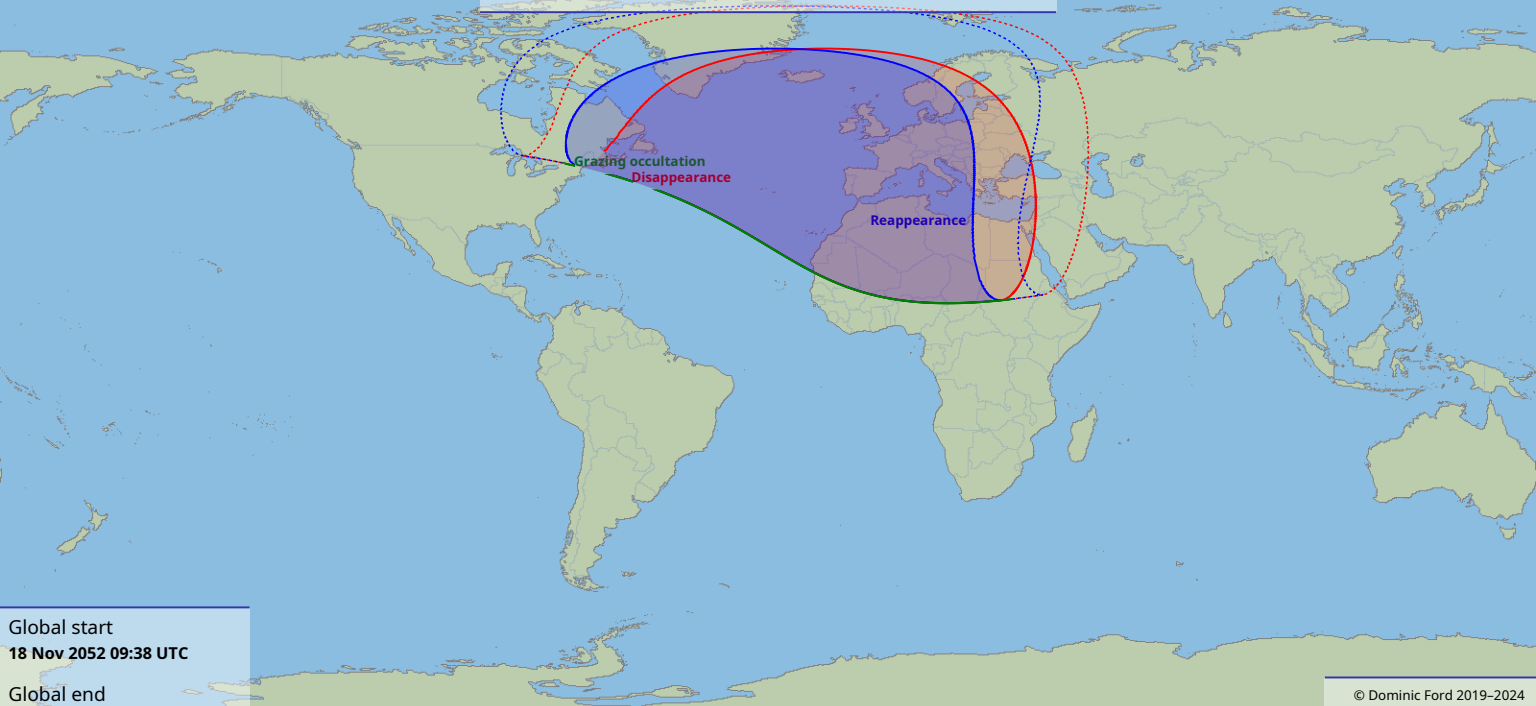

Visibility of the lunar occultation of Jupiter on 18 Nov 2052

Global start
18 Nov 2052 09:38 UTC

Global end
18 Nov 2052 13:19 UTC