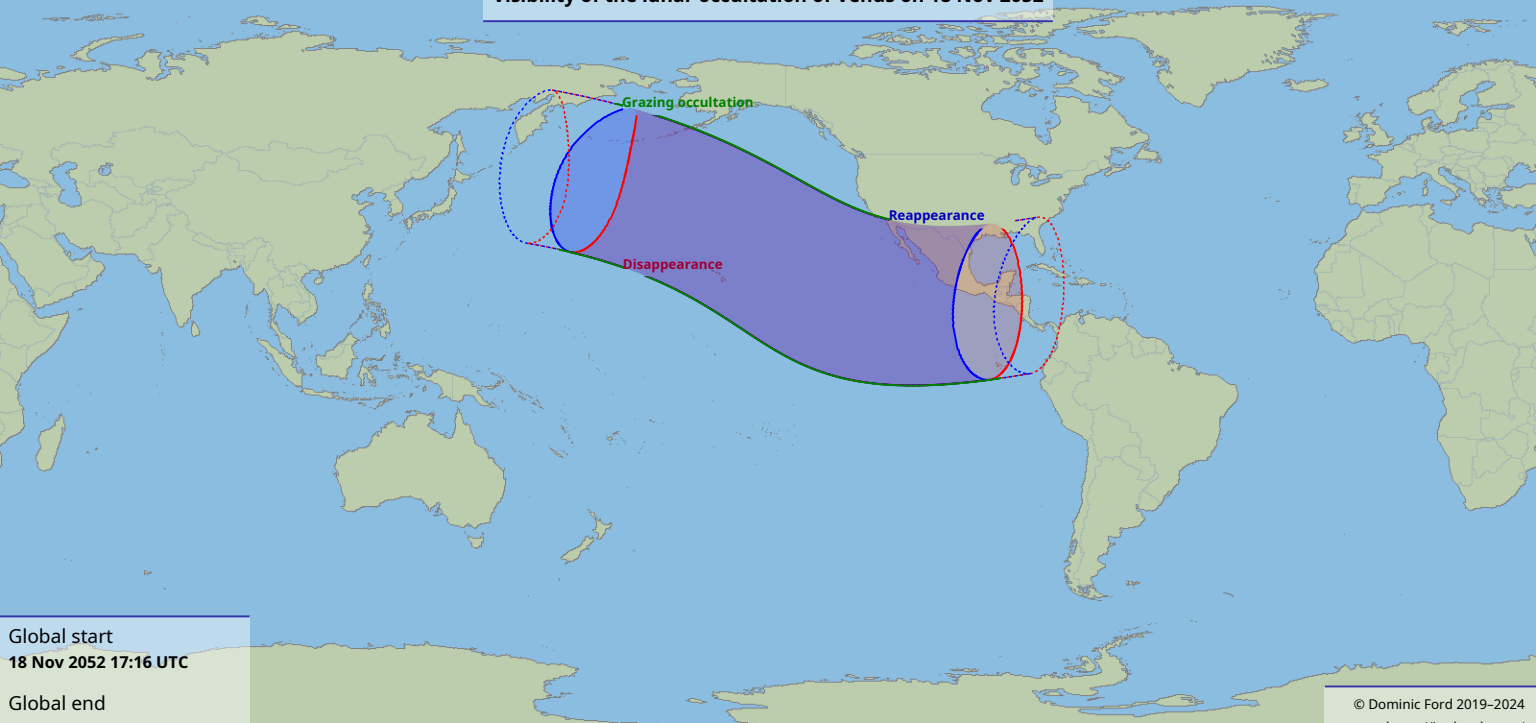

# Visibility of the lunar occultation of Venus on 18 Nov 2052

Global start  
18 Nov 2052 17:16 UTC

Global end  
18 Nov 2052 21:57 UTC