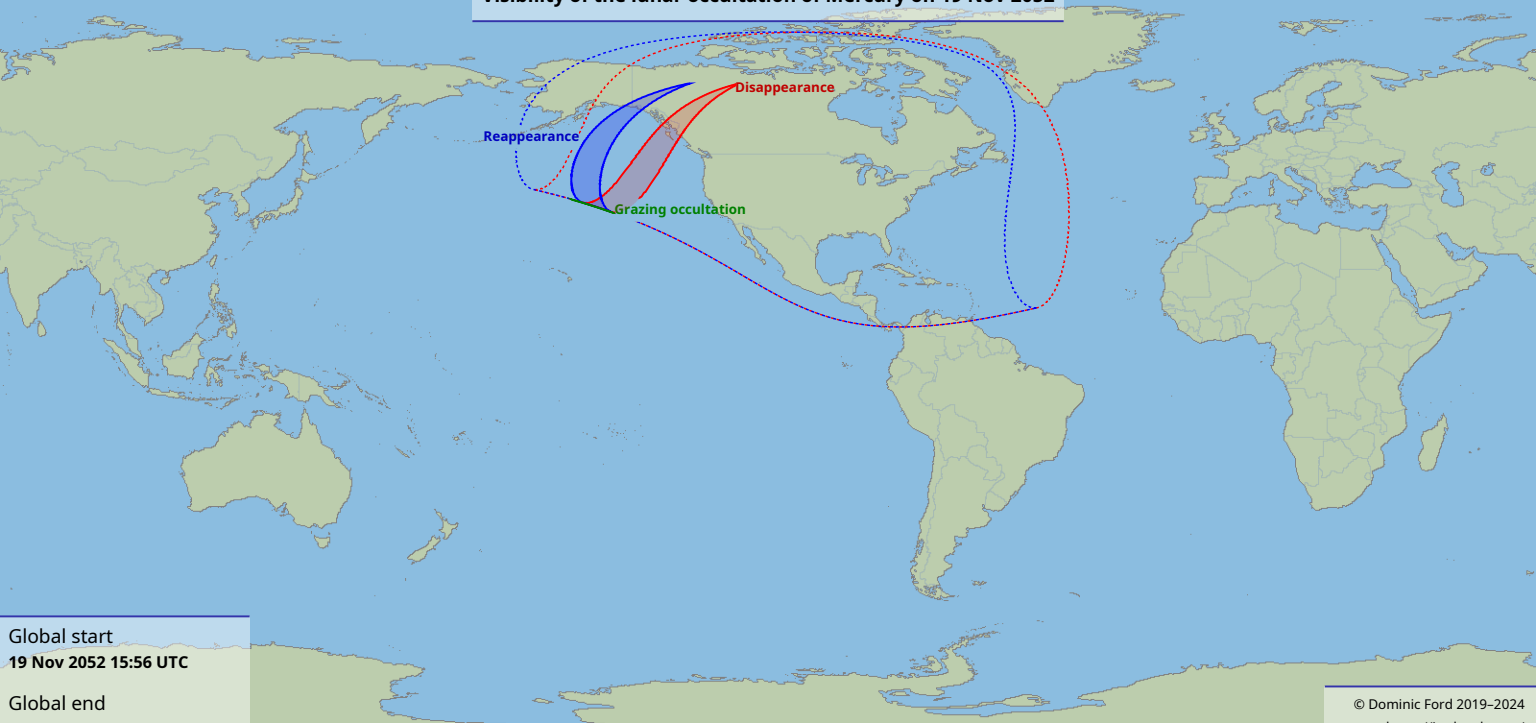

Visibility of the lunar occultation of Mercury on 19 Nov 2052

Global start
19 Nov 2052 15:56 UTC

Global end
19 Nov 2052 19:47 UTC