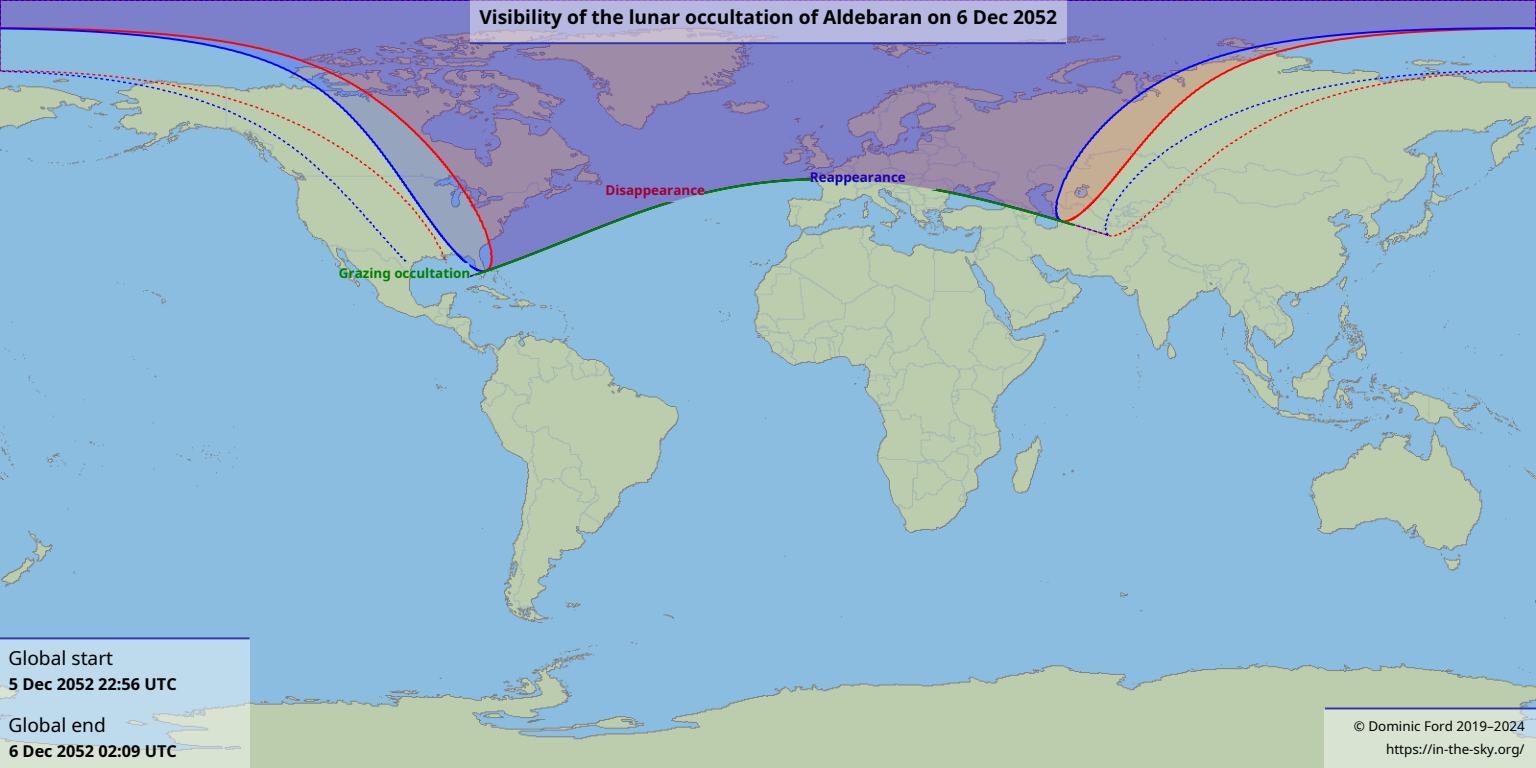

Visibility of the lunar occultation of Aldebaran on 6 Dec 2052

Global start
5 Dec 2052 22:56 UTC

Global end
6 Dec 2052 02:09 UTC