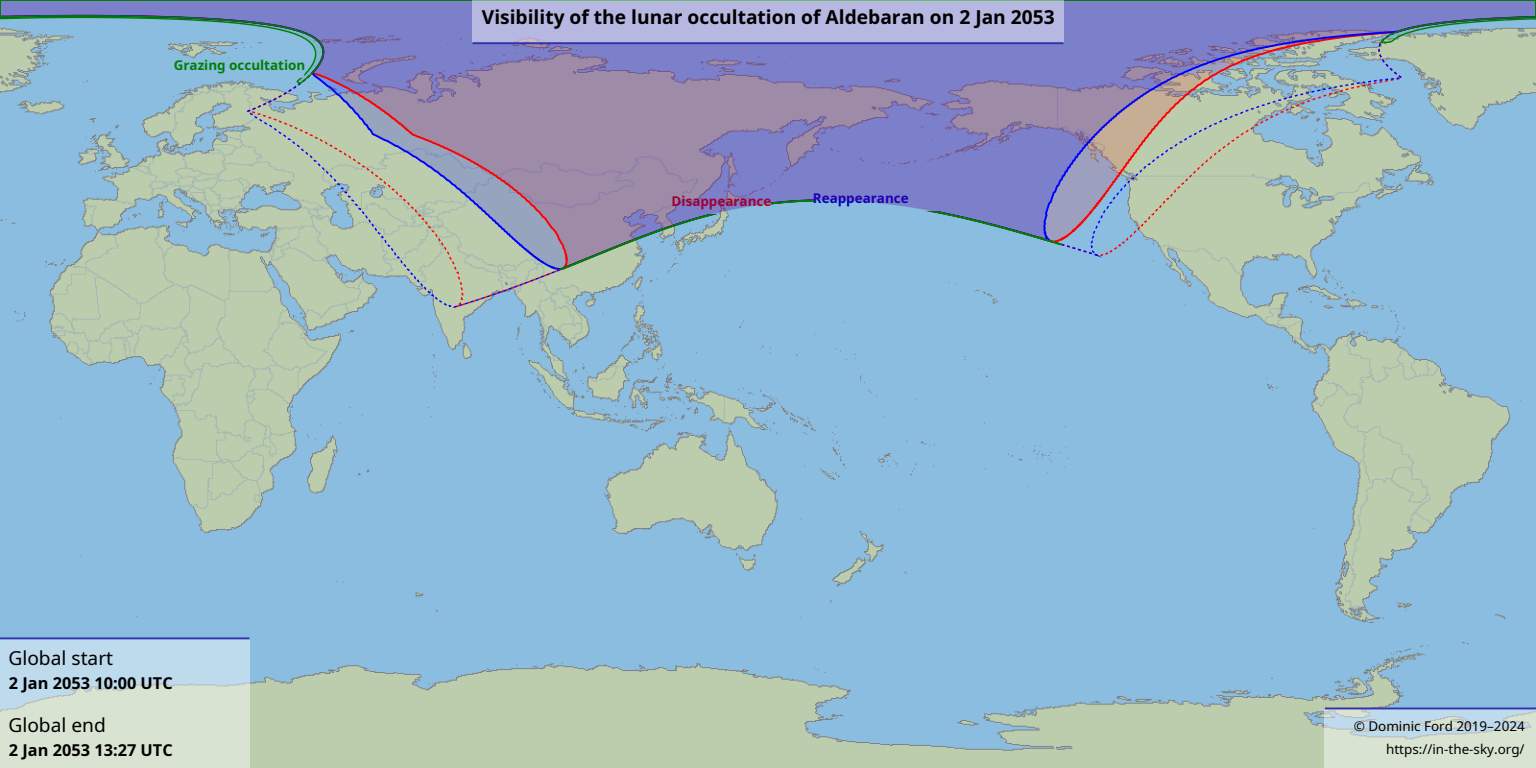

Visibility of the lunar occultation of Aldebaran on 2 Jan 2053

Grazing occultation

Disappearance

Reappearance

Global start
2 Jan 2053 10:00 UTC

Global end
2 Jan 2053 13:27 UTC