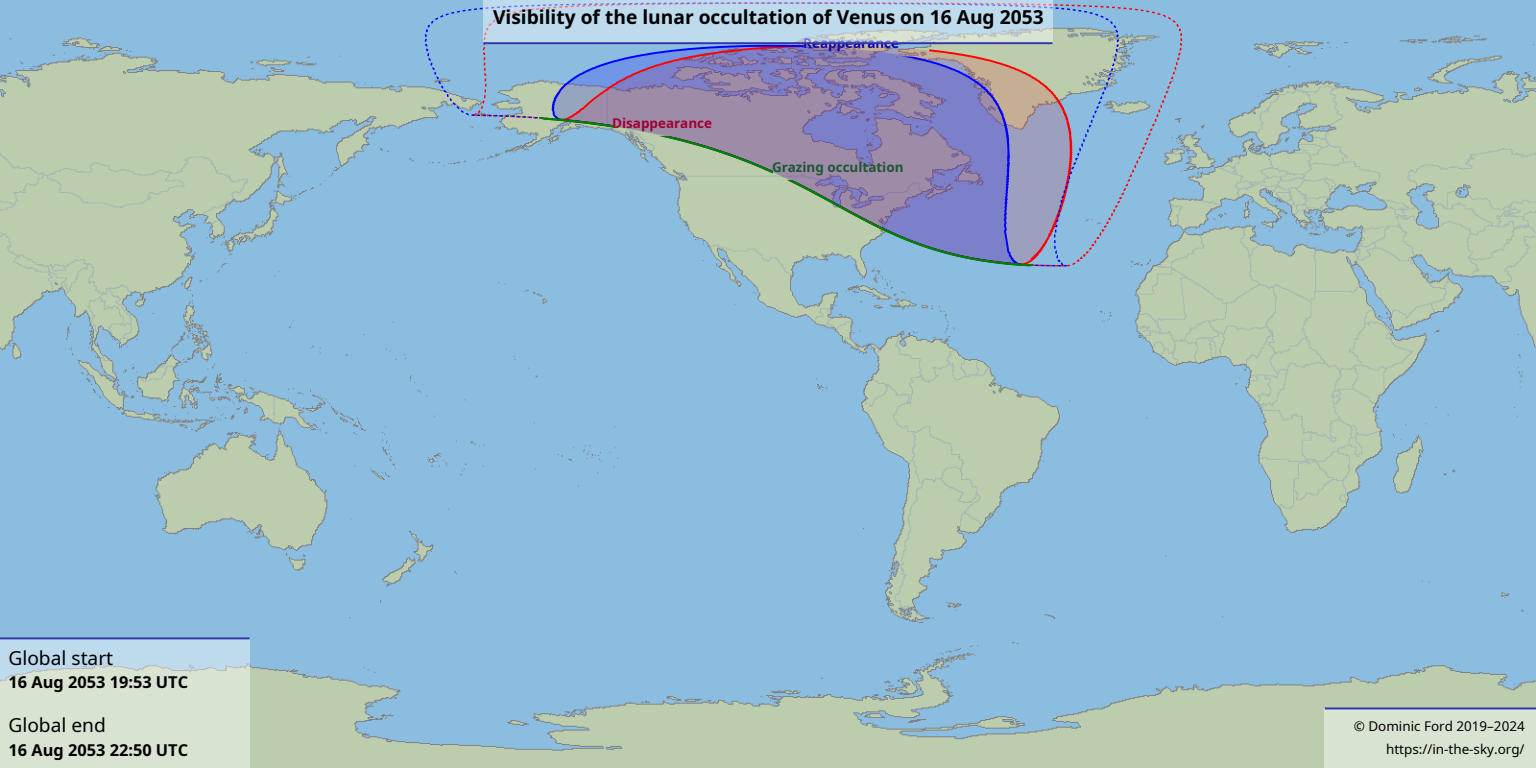

Visibility of the lunar occultation of Venus on 16 Aug 2053

Global start
16 Aug 2053 19:53 UTC

Global end
16 Aug 2053 22:50 UTC