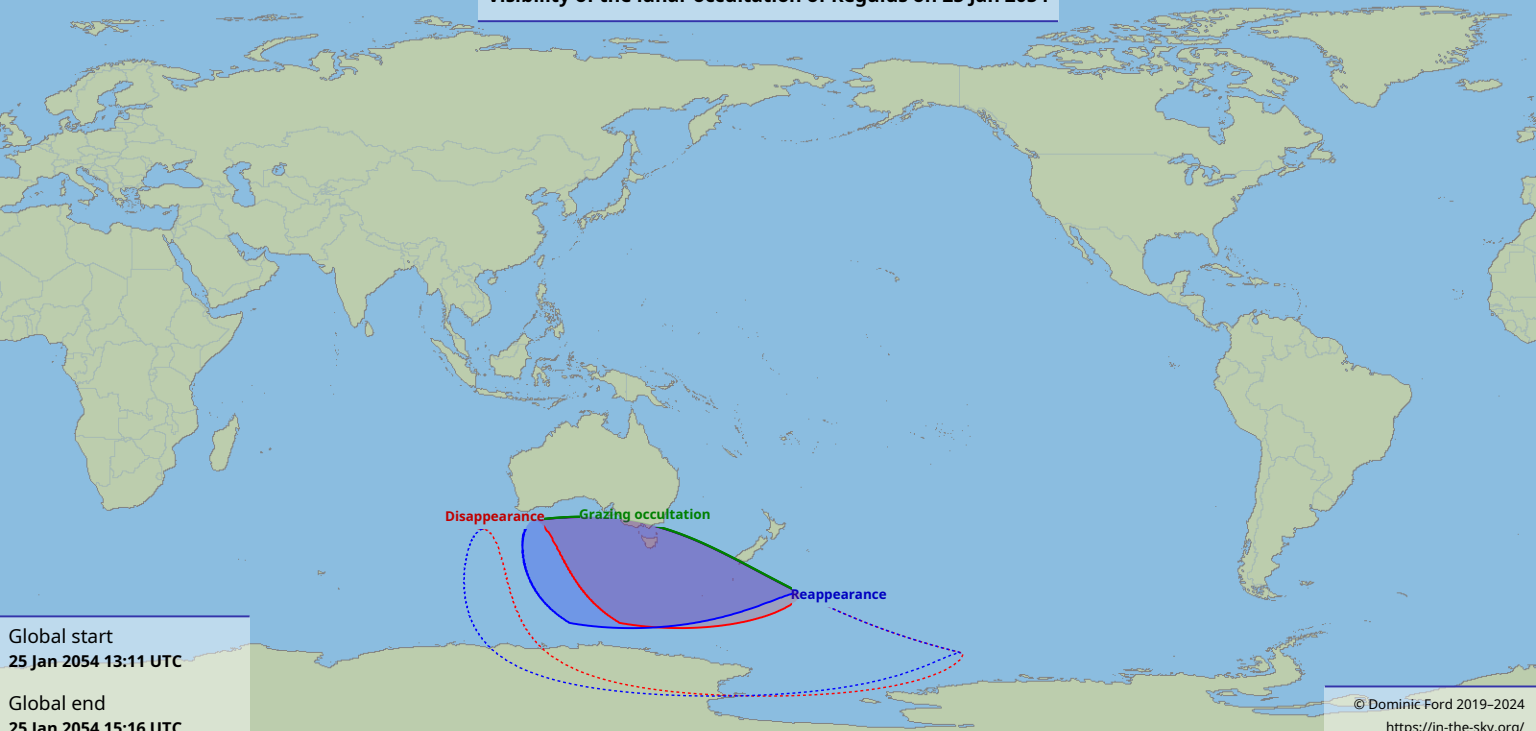

Visibility of the lunar occultation of Regulus on 25 Jan 2054

Global start
25 Jan 2054 13:11 UTC

Global end
25 Jan 2054 15:16 UTC