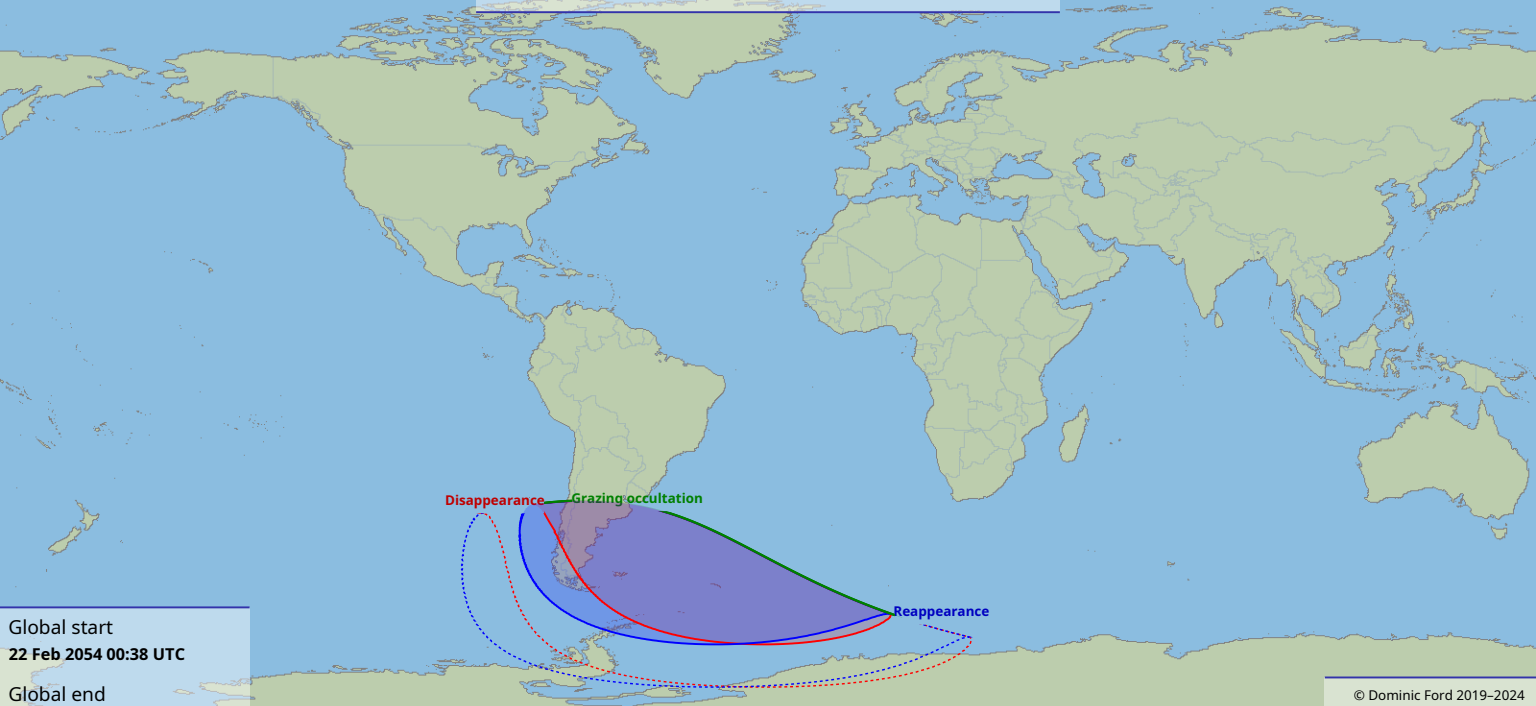

Visibility of the lunar occultation of Regulus on 22 Feb 2054

Global start
22 Feb 2054 00:38 UTC

Global end
22 Feb 2054 02:47 UTC