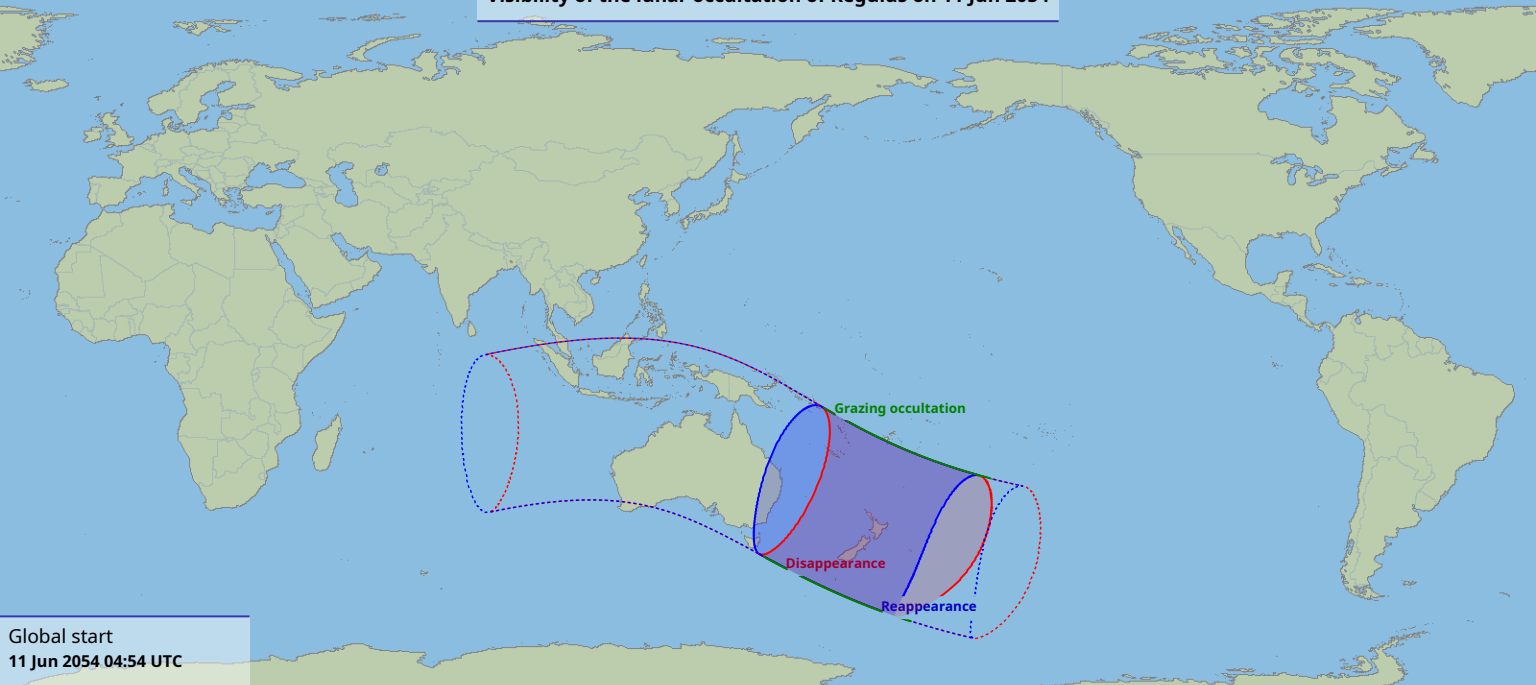

Visibility of the lunar occultation of Regulus on 11 Jun 2054

Global start
11 Jun 2054 04:54 UTC

Global end
11 Jun 2054 08:46 UTC